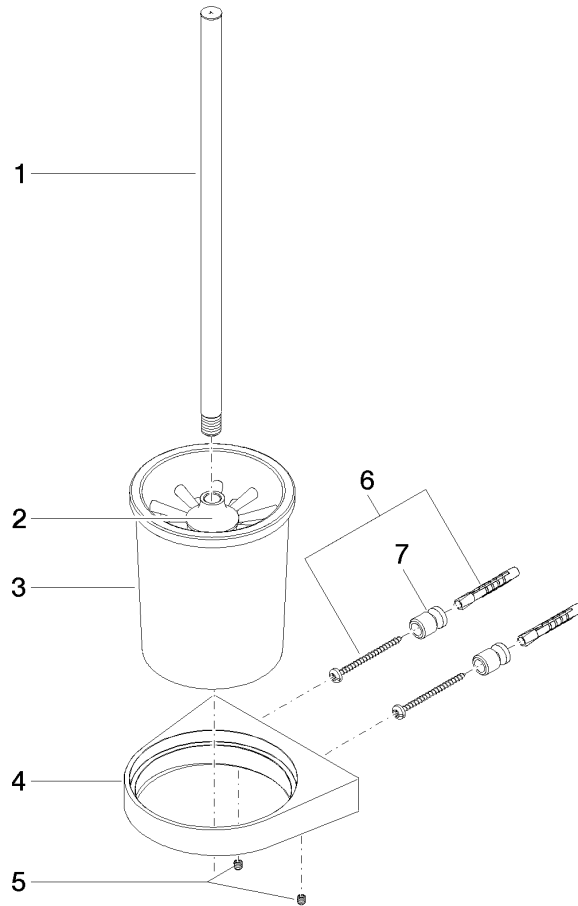

Toilet brush set wall model - Champagne (22kt Gold)

CL.1

83 900 970

- crystal glass
- brush, matte black
- width 126mm
- height 415 mm
- 120mm projection

Fits: CL.1, LISSÉ, META

	Champagne (22kt Gold)	83 900 970-47
	Chrome	83 900 970-00
	Brushed Platinum	83 900 970-06
	Dark Chrome	83 900 970-19
	Light Gold	83 900 970-26
	Brushed Light Gold	83 900 970-27
	Brushed Durabronze (23kt Gold)	83 900 970-28
	Matte Black	83 900 970-33
	Brushed Bronze	83 900 970-42
	Brushed Champagne (22kt Gold)	83 900 970-46
	Brushed Chrome	83 900 970-93
	Brushed Dark Platinum	83 900 970-99

83 900 970

mm [inches]

83 900 970

Parts for other finishes can be found here: [Chrome](#)

Spare parts list

No.	Item Number	Name	Quantity used	Delivery time
1	90 20 97 507 00-47	handle	1	60
2	90 18 50 601 00 90	brush	1	2
3	90 90 04 008 00 82	glass	1	2
4	08 17 97 506-47	holder	1	60
5	90 31 11 030 00 90	pin	2	2
6	05 17 20 726 02 90	fixing set	1	2
7	08 17 20 726 90	holder	2	2