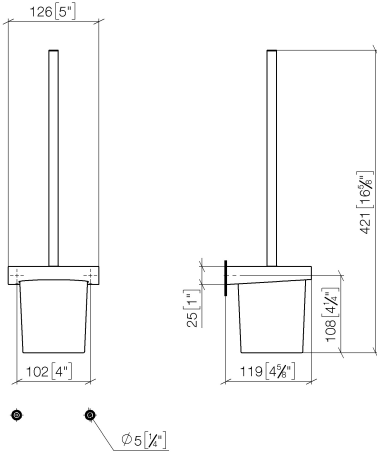

Toilet brush set wall model - Brushed Chrome

CL.1

83 900 970

- crystal glass
- brush, matte black
- width 126mm
- height 415 mm
- 120mm projection

Fits: CL.1, LISSÉ, META

	Brushed Chrome	83 900 970-93
	Chrome	83 900 970-00
	Brushed Platinum	83 900 970-06
	Dark Chrome	83 900 970-19
	Light Gold	83 900 970-26
	Brushed Light Gold	83 900 970-27
	Brushed Durabronze (23kt Gold)	83 900 970-28
	Matte Black	83 900 970-33
	Brushed Bronze	83 900 970-42
	Brushed Champagne (22kt Gold)	83 900 970-46
	Champagne (22kt Gold)	83 900 970-47
	Brushed Dark Platinum	83 900 970-99

83 900 970

mm [inches]

83 900 970

Product version from 7/1/2023

Parts for other finishes can be found here: [Chrome](#)

Toilet brush set wall model - Brushed Chrome

CL.1

83 900 970

Spare parts list

Product version from 7/1/2023

No.	Item Number	Name	Quantity used	Delivery time
	90 20 97 507 00-93	handle	9	20