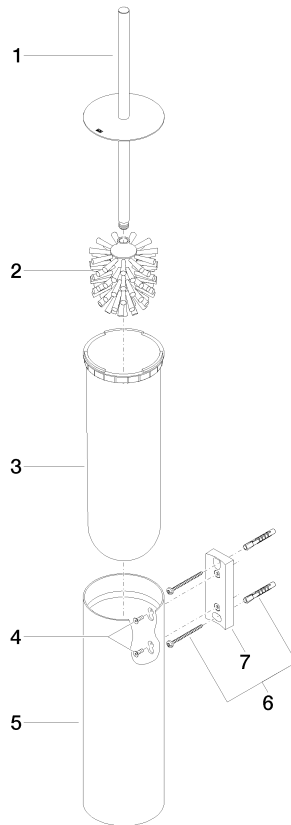

Toilet brush set wall model - Brushed Platinum

MADISON

83 910 979

- brush, matte black
- width 100mm
- height 456 mm
- 110mm projection

Fits: MADISON, MEM, TARA, CL.1, LISSÉ,
VAIA, META, CYO

	Brushed Platinum	83 910 979-06
	Chrome	83 910 979-00
	Platinum	83 910 979-08
	Dark Chrome	83 910 979-19
	Light Gold	83 910 979-26
	Brushed Light Gold	83 910 979-27
	Brushed Durabronze (23kt Gold)	83 910 979-28
	Matte Black	83 910 979-33
	Brushed Bronze	83 910 979-42
	Brushed Champagne (22kt Gold)	83 910 979-46
	Brushed Chrome	83 910 979-93
	Brushed Dark Platinum	83 910 979-99

83 910 979

83 910 979

Product version from 10/1/2023

Parts for other finishes can be found here: [Chrome](#)

Toilet brush set wall model - Brushed Platinum

MADISON

83 910 979

Spare parts list

Product version from 10/1/2023

No.	Item Number	Name	Quantity used	Delivery time
	90 20 97 505 01-06	handle	8	10