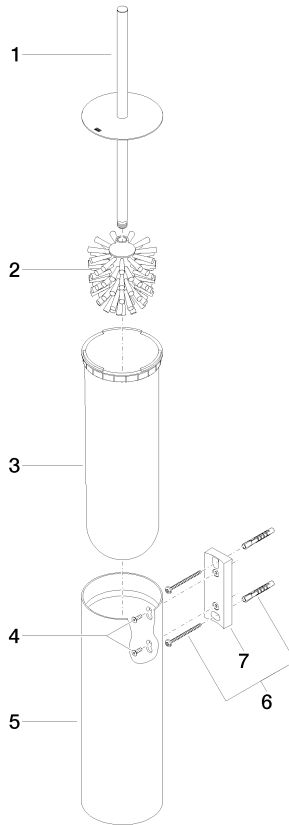

83 910 979

- brush, matte black
- width 100mm
- height 456 mm
- 110mm projection

Fits: MADISON, MEM, TARA, CL.1, LISSÉ,
VAIA, META, CYO

	Platinum	83 910 979-08
	Chrome	83 910 979-00
	Brushed Platinum	83 910 979-06
	Dark Chrome	83 910 979-19
	Light Gold	83 910 979-26
	Brushed Light Gold	83 910 979-27
	Brushed Durabronze (23kt Gold)	83 910 979-28
	Matte Black	83 910 979-33
	Brushed Bronze	83 910 979-42
	Brushed Champagne (22kt Gold)	83 910 979-46
	Brushed Chrome	83 910 979-93
	Brushed Dark Platinum	83 910 979-99

83 910 979

83 910 979

Parts for other finishes can be found here: [Chrome](#)

Spare parts list

No.	Item Number	Name	Quantity used	Delivery time
1	90 20 97 505 01-08	handle	1	40
2	90 18 50 601 00 90	brush	1	2
3	08 18 40 524 90	insert	1	2
4	90 30 30 014 00 90	screw	1	2
5	08 23 01 503-08	casing	1	40
6	05 30 31 025 00 90	fixing set	2	2
7	05 18 40 287 00 90	holder	1	2