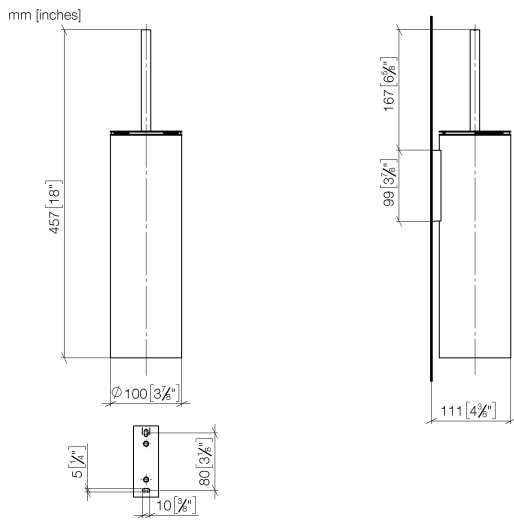

83 910 979

- brush, matte black
- width 100mm
- height 456 mm
- 110mm projection

Fits: MADISON, MEM, TARA, CL.1, LISSÉ,
VAIA, META, CYO

	Brushed Light Gold	83 910 979-27
	Chrome	83 910 979-00
	Brushed Platinum	83 910 979-06
	Platinum	83 910 979-08
	Dark Chrome	83 910 979-19
	Light Gold	83 910 979-26
	Brushed Durabronze (23kt Gold)	83 910 979-28
	Matte Black	83 910 979-33
	Brushed Bronze	83 910 979-42
	Brushed Champagne (22kt Gold)	83 910 979-46
	Brushed Chrome	83 910 979-93
	Brushed Dark Platinum	83 910 979-99

83 910 979

83 910 979

Parts for other finishes can be found here: [Chrome](#)

Spare parts list

No.	Item Number	Name	Quantity used	Delivery time
1	90 20 97 505 01-27	handle	1	30
2	90 18 50 601 00 90	brush	1	2
3	08 18 40 524 90	insert	1	2
4	90 30 30 014 00 90	screw	1	2
5	08 23 01 503-27	casing	1	60
6	05 30 31 025 00 90	fixing set	2	2
7	05 18 40 287 00 90	holder	1	2