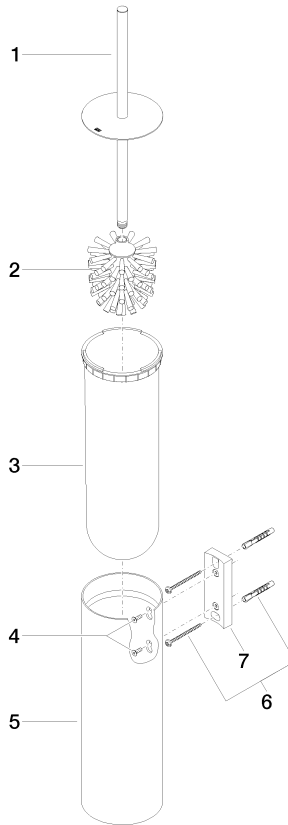

83 910 979

- brush, matte black
- width 100mm
- height 456 mm
- 110mm projection

Fits: MADISON, MEM, TARA, CL.1, LISSÉ,
VAIA, META, CYO

	Brushed Light Gold	83 910 979-27
	Chrome	83 910 979-00
	Brushed Platinum	83 910 979-06
	Platinum	83 910 979-08
	Dark Chrome	83 910 979-19
	Light Gold	83 910 979-26
	Brushed Durabronze (23kt Gold)	83 910 979-28
	Matte Black	83 910 979-33
	Brushed Bronze	83 910 979-42
	Brushed Champagne (22kt Gold)	83 910 979-46
	Brushed Chrome	83 910 979-93
	Brushed Dark Platinum	83 910 979-99

83 910 979

83 910 979

Parts for other finishes can be found here: [Chrome](#)

Spare parts list

No.	Item Number	Name	Quantity used	Delivery time
1	90 20 97 505 01-27	handle	1	30
2	90 18 50 601 00 90	brush	1	2
3	08 18 40 524 90	insert	1	2
4	90 30 30 014 00 90	screw	1	2
5	08 23 01 503-27	casing	1	60
6	05 30 31 025 00 90	fixing set	2	2
7	05 18 40 287 00 90	holder	1	2