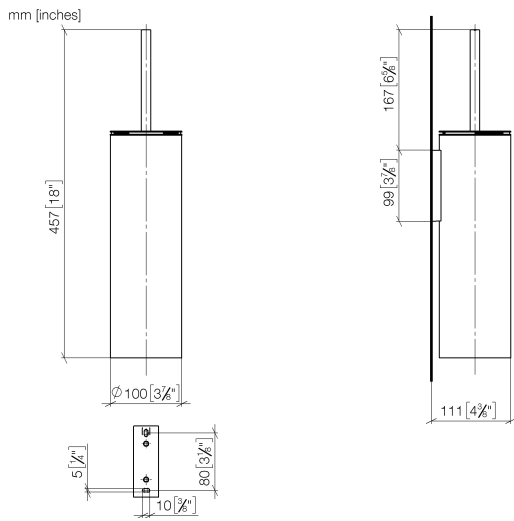

83 910 979

- brush, matte black
- width 100mm
- height 456 mm
- 110mm projection

Fits: MADISON, MEM, TARA, CL.1, LISSÉ,
VAIA, META, CYO

	Brushed Durabronz (23kt Gold)	83 910 979-28
	Chrome	83 910 979-00
	Brushed Platinum	83 910 979-06
	Platinum	83 910 979-08
	Dark Chrome	83 910 979-19
	Light Gold	83 910 979-26
	Brushed Light Gold	83 910 979-27
	Matte Black	83 910 979-33
	Brushed Bronze	83 910 979-42
	Brushed Champagne (22kt Gold)	83 910 979-46
	Brushed Chrome	83 910 979-93
	Brushed Dark Platinum	83 910 979-99

83 910 979

83 910 979

Parts for other finishes can be found here: [Chrome](#)

Spare parts list

No.	Item Number	Name	Quantity used	Delivery time
1	90 20 97 505 01-28	handle	1	20
2	90 18 50 601 00 90	brush	1	2
3	08 18 40 524 90	insert	1	2
4	90 30 30 014 00 90	screw	1	2
5	08 23 01 503-28	casing	1	20
6	05 30 31 025 00 90	fixing set	2	2
7	05 18 40 287 00 90	holder	1	2