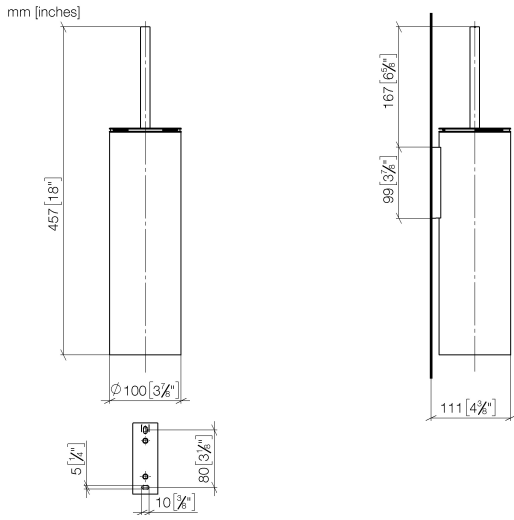

83 910 979

- brush, matte black
- width 100mm
- height 456 mm
- 110mm projection

Fits: MADISON, MEM, TARA, CL.1, LISSÉ,
VAIA, META, CYO

	Brushed Bronze	83 910 979-42
	Chrome	83 910 979-00
	Brushed Platinum	83 910 979-06
	Platinum	83 910 979-08
	Dark Chrome	83 910 979-19
	Light Gold	83 910 979-26
	Brushed Light Gold	83 910 979-27
	Brushed Durabronze (23kt Gold)	83 910 979-28
	Matte Black	83 910 979-33
	Brushed Champagne (22kt Gold)	83 910 979-46
	Brushed Chrome	83 910 979-93
	Brushed Dark Platinum	83 910 979-99

83 910 979

83 910 979

Product version from 10/1/2023

Parts for other finishes can be found here: [Chrome](#)

Toilet brush set wall model - Brushed Bronze

MADISON

83 910 979

Spare parts list

Product version from 10/1/2023

No.	Item Number	Name	Quantity used	Delivery time
	90 20 97 505 01-42	handle	8	30