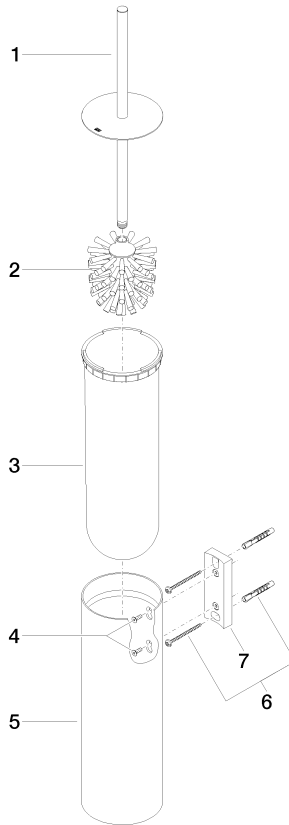

83 910 979

- brush, matte black
- width 100mm
- height 456 mm
- 110mm projection

Fits: MADISON, MEM, TARA, CL.1, LISSÉ,
VAIA, META, CYO

| | | |
|---|-------------------------------------|---------------|
|  | Brushed Chrome | 83 910 979-93 |
|  | Chrome | 83 910 979-00 |
|  | Brushed Platinum | 83 910 979-06 |
|  | Platinum | 83 910 979-08 |
|  | Dark Chrome | 83 910 979-19 |
|  | Light Gold | 83 910 979-26 |
|  | Brushed Light Gold | 83 910 979-27 |
|  | Brushed Durabronze (23kt Gold) | 83 910 979-28 |
|  | Matte Black | 83 910 979-33 |
|  | Brushed Bronze | 83 910 979-42 |
|  | Brushed Champagne (22kt Gold) | 83 910 979-46 |
|  | Brushed Dark Platinum | 83 910 979-99 |

83 910 979

83 910 979

Parts for other finishes can be found here: [Chrome](#)

Spare parts list

| No. | Item Number | Name | Quantity used | Delivery time |
|-----|--------------------|------------|---------------|---------------|
| 1 | 90 20 97 505 01-93 | handle | 1 | 20 |
| 2 | 90 18 50 601 00 90 | brush | 1 | 2 |
| 3 | 08 18 40 524 90 | insert | 1 | 2 |
| 4 | 90 30 30 014 00 90 | screw | 1 | 2 |
| 5 | 08 23 01 503-93 | casing | 1 | 20 |
| 6 | 05 30 31 025 00 90 | fixing set | 2 | 2 |
| 7 | 05 18 40 287 00 90 | holder | 1 | 2 |