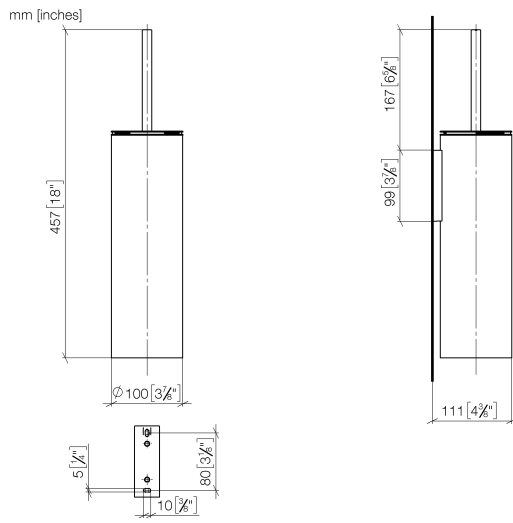

83 910 979

- brush, matte black
- width 100mm
- height 456 mm
- 110mm projection

Fits: MADISON, MEM, TARA, CL.1, LISSÉ,
VAIA, META, CYO

| | | |
|---|-------------------------------------|---------------|
|  | Brushed Chrome | 83 910 979-93 |
|  | Chrome | 83 910 979-00 |
|  | Brushed Platinum | 83 910 979-06 |
|  | Platinum | 83 910 979-08 |
|  | Dark Chrome | 83 910 979-19 |
|  | Light Gold | 83 910 979-26 |
|  | Brushed Light Gold | 83 910 979-27 |
|  | Brushed Durabronze (23kt Gold) | 83 910 979-28 |
|  | Matte Black | 83 910 979-33 |
|  | Brushed Bronze | 83 910 979-42 |
|  | Brushed Champagne (22kt Gold) | 83 910 979-46 |
|  | Brushed Dark Platinum | 83 910 979-99 |

83 910 979

83 910 979

Parts for other finishes can be found here: [Chrome](#)

Spare parts list

| No. | Item Number | Name | Quantity used | Delivery time |
|-----|--------------------|------------|---------------|---------------|
| 1 | 90 20 97 505 01-93 | handle | 1 | 20 |
| 2 | 90 18 50 601 00 90 | brush | 1 | 2 |
| 3 | 08 18 40 524 90 | insert | 1 | 2 |
| 4 | 90 30 30 014 00 90 | screw | 1 | 2 |
| 5 | 08 23 01 503-93 | casing | 1 | 20 |
| 6 | 05 30 31 025 00 90 | fixing set | 2 | 2 |
| 7 | 05 18 40 287 00 90 | holder | 1 | 2 |