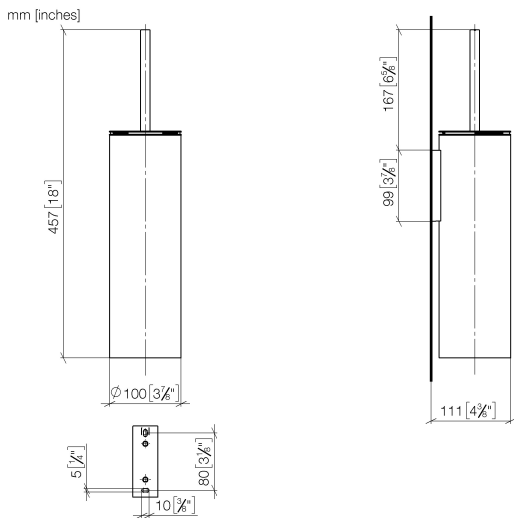

Toilet brush set wall model - Brushed Dark Platinum

MADISON

83 910 979

- brush, matte black
- width 100mm
- height 456 mm
- 110mm projection

Fits: MADISON, MEM, TARA, CL.1, LISSÉ,
VAIA, META, CYO

	Brushed Dark Platinum	83 910 979-99
	Chrome	83 910 979-00
	Brushed Platinum	83 910 979-06
	Platinum	83 910 979-08
	Dark Chrome	83 910 979-19
	Light Gold	83 910 979-26
	Brushed Light Gold	83 910 979-27
	Brushed Durabronze (23kt Gold)	83 910 979-28
	Matte Black	83 910 979-33
	Brushed Bronze	83 910 979-42
	Brushed Champagne (22kt Gold)	83 910 979-46
	Brushed Chrome	83 910 979-93

83 910 979

83 910 979

Product version from 10/1/2023

Parts for other finishes can be found here: [Chrome](#)

Toilet brush set wall model - Brushed Dark Platinum

MADISON

83 910 979

Spare parts list

Product version from 10/1/2023

No.	Item Number	Name	Quantity used	Delivery time
	90 20 97 505 01-99	handle	8	30