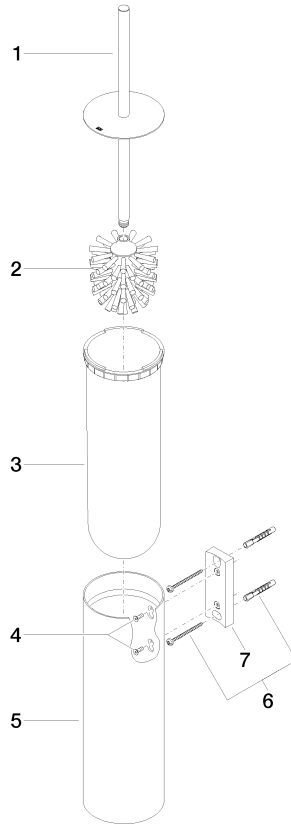

Toilet brush set wall model - Brushed Dark Platinum

MADISON

83 910 979

- brush, matte black
- width 100mm
- height 456 mm
- 110mm projection

Fits: MADISON, MEM, TARA, CL.1, LISSÉ,
VAIA, META, CYO

	Brushed Dark Platinum	83 910 979-99
	Chrome	83 910 979-00
	Brushed Platinum	83 910 979-06
	Platinum	83 910 979-08
	Dark Chrome	83 910 979-19
	Light Gold	83 910 979-26
	Brushed Light Gold	83 910 979-27
	Brushed Durabronze (23kt Gold)	83 910 979-28
	Matte Black	83 910 979-33
	Brushed Bronze	83 910 979-42
	Brushed Champagne (22kt Gold)	83 910 979-46
	Brushed Chrome	83 910 979-93

83 910 979

83 910 979

Product version from 10/1/2023

Parts for other finishes can be found here: [Chrome](#)

Toilet brush set wall model - Brushed Dark Platinum

MADISON

83 910 979

Spare parts list

Product version from 10/1/2023

No.	Item Number	Name	Quantity used	Delivery time
	90 20 97 505 01-99	handle	8	30