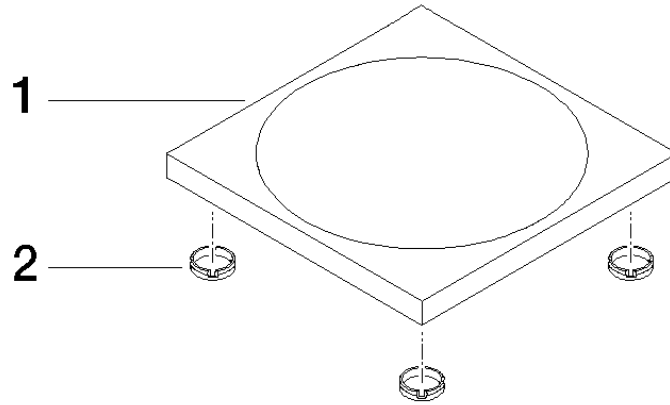

Soap dish free-standing model - Brushed Platinum

IMO

84 410 780

• 119 x 119 x 10 mm

Fits: IMO, LULU, MEM, TARA, LISSÉ, META, CYO

	Brushed Platinum	84 410 780-06
	Chrome	84 410 780-00
	Platinum	84 410 780-08
	Dark Chrome	84 410 780-19
	Light Gold	84 410 780-26
	Brushed Light Gold	84 410 780-27
	Brushed Durabronze (23kt Gold)	84 410 780-28
	Matte Black	84 410 780-33
	Brushed Bronze	84 410 780-42
	Brushed Champagne (22kt Gold)	84 410 780-46
	Champagne (22kt Gold)	84 410 780-47
	Brushed Chrome	84 410 780-93
	Brushed Dark Platinum	84 410 780-99

84 410 780

mm [inches]

84 410 780

Parts for other finishes can be found here: [Chrome](#)