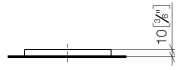

Soap dish free-standing model - Brushed Platinum

IMO

84 410 780

• 119 x 119 x 10 mm

Fits: IMO, LULU, MEM, TARA, LISSÉ, META, CYO

	Brushed Platinum	84 410 780-06
	Chrome	84 410 780-00
	Platinum	84 410 780-08
	Dark Chrome	84 410 780-19
	Light Gold	84 410 780-26
	Brushed Light Gold	84 410 780-27
	Brushed Durabronze (23kt Gold)	84 410 780-28
	Matte Black	84 410 780-33
	Brushed Bronze	84 410 780-42
	Brushed Champagne (22kt Gold)	84 410 780-46
	Champagne (22kt Gold)	84 410 780-47
	Brushed Chrome	84 410 780-93
	Brushed Dark Platinum	84 410 780-99

84 410 780

mm [inches]

84 410 780

Parts for other finishes can be found here: [Chrome](#)