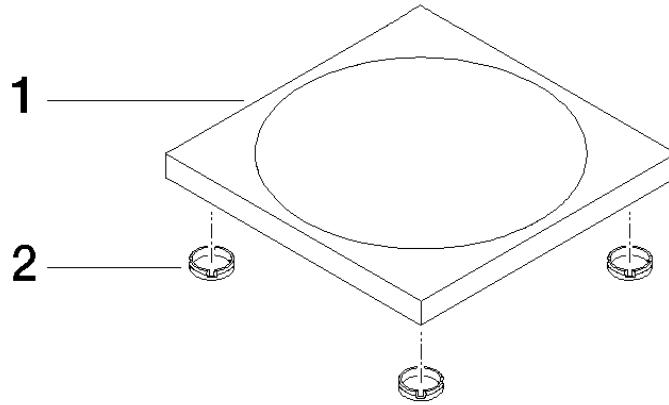

Soap dish free-standing model - Platinum

IMO

84 410 780

• 119 x 119 x 10 mm

Fits: IMO, LULU, MEM, TARA, LISSÉ, META, CYO

	Platinum	84 410 780-08
	Chrome	84 410 780-00
	Brushed Platinum	84 410 780-06
	Dark Chrome	84 410 780-19
	Light Gold	84 410 780-26
	Brushed Light Gold	84 410 780-27
	Brushed Durabronze (23kt Gold)	84 410 780-28
	Matte Black	84 410 780-33
	Brushed Bronze	84 410 780-42
	Brushed Champagne (22kt Gold)	84 410 780-46
	Champagne (22kt Gold)	84 410 780-47
	Brushed Chrome	84 410 780-93
	Brushed Dark Platinum	84 410 780-99

84 410 780

mm [inches]

84 410 780

Parts for other finishes can be found here: [Chrome](#)

Spare parts list

No.	Item Number	Name	Quantity used	Delivery time
1	08 17 78 600-08	dish	1	60
2	09 26 01 045 90	accessories	4	2