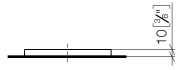

Soap dish free-standing model - Dark Chrome

IMO

84 410 780

• 119 x 119 x 10 mm

Fits: IMO, LULU, MEM, TARA, LISSÉ, META, CYO

	Dark Chrome	84 410 780-19
	Chrome	84 410 780-00
	Brushed Platinum	84 410 780-06
	Platinum	84 410 780-08
	Light Gold	84 410 780-26
	Brushed Light Gold	84 410 780-27
	Brushed Durabronze (23kt Gold)	84 410 780-28
	Matte Black	84 410 780-33
	Brushed Bronze	84 410 780-42
	Brushed Champagne (22kt Gold)	84 410 780-46
	Champagne (22kt Gold)	84 410 780-47
	Brushed Chrome	84 410 780-93
	Brushed Dark Platinum	84 410 780-99

84 410 780

mm [inches]

84 410 780

Parts for other  
finishes can be found  
here: [Chrome](#)