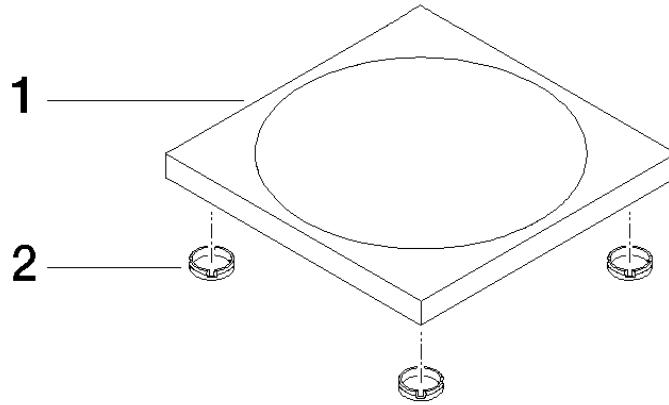

Soap dish free-standing model - Champagne (22kt Gold)

IMO

84 410 780

• 119 x 119 x 10 mm

Fits: IMO, LULU, MEM, TARA, LISSÉ, META, CYO

	Champagne (22kt Gold)	84 410 780-47
	Chrome	84 410 780-00
	Brushed Platinum	84 410 780-06
	Platinum	84 410 780-08
	Dark Chrome	84 410 780-19
	Light Gold	84 410 780-26
	Brushed Light Gold	84 410 780-27
	Brushed Durabronze (23kt Gold)	84 410 780-28
	Matte Black	84 410 780-33
	Brushed Bronze	84 410 780-42
	Brushed Champagne (22kt Gold)	84 410 780-46
	Brushed Chrome	84 410 780-93
	Brushed Dark Platinum	84 410 780-99

84 410 780

mm [inches]

84 410 780

Parts for other finishes can be found here: [Chrome](#)

Spare parts list

No.	Item Number	Name	Quantity used	Delivery time
1	08 17 78 600-47	dish	1	30
2	09 26 01 045 90	accessories	4	2