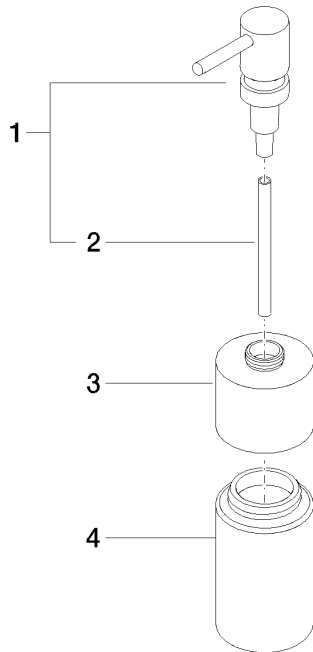

Dispenser free-standing model - Chrome

ELIO

84 435 970

- bottle made of crystal glass, matt
- width 60mm
- height 200 mm
- 250 ml bottle
- 59mm projection

Fits ELIO, ENO, MEM, META SQUARE, SYNC, TARA and TARA ULTRA

Fits: ELIO, MEM, TARA, ENO, SYNC, TARA ULTRA, META SQUARE

	Chrome	84 435 970-00
	Brushed Platinum	84 435 970-06
	Platinum	84 435 970-08
	Dark Chrome	84 435 970-19
	Brushed Durabrass (23kt Gold)	84 435 970-28
	Matte Black	84 435 970-33
	Brushed Champagne (22kt Gold)	84 435 970-46
	Champagne (22kt Gold)	84 435 970-47
	Brushed Chrome	84 435 970-93
	Brushed Dark Platinum	84 435 970-99

84 435 970

mm [inches]

84 435 970

Parts for other finishes can be found here: Brushed Platinum

Spare parts list

No.	Item Number	Name	Quantity used	Delivery time
1	90 10 10 535 00-00	dispenser	1	10
2	08 10 10 499 90	Immersion tube for lotion dispenser Ø 8 x 1 x 100 mm -	1	2
3	90 10 10 524 00-00	base	1	10
4	90 90 04 001 00 82	glass	1	2