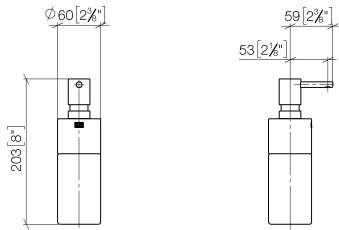

Dispenser free-standing model - Chrome

ELIO

84 435 970

- bottle made of crystal glass, matt
- width 60mm
- height 200 mm
- 250 ml bottle
- 59mm projection

Fits ELIO, ENO, MEM, META SQUARE, SYNC, TARA and TARA ULTRA

Fits: ELIO, MEM, TARA, ENO, SYNC, TARA ULTRA, META SQUARE

	Chrome	84 435 970-00
	Brushed Platinum	84 435 970-06
	Platinum	84 435 970-08
	Dark Chrome	84 435 970-19
	Brushed Durabrass (23kt Gold)	84 435 970-28
	Matte Black	84 435 970-33
	Brushed Champagne (22kt Gold)	84 435 970-46
	Champagne (22kt Gold)	84 435 970-47
	Brushed Chrome	84 435 970-93
	Brushed Dark Platinum	84 435 970-99

84 435 970

mm [inches]

84 435 970

Parts for other finishes can be found here: Brushed Platinum

Spare parts list

No.	Item Number	Name	Quantity used	Delivery time
1	90 10 10 535 00-00	dispenser	1	10
2	08 10 10 499 90	Immersion tube for lotion dispenser Ø 8 x 1 x 100 mm -	1	2
3	90 10 10 524 00-00	base	1	10
4	90 90 04 001 00 82	glass	1	2