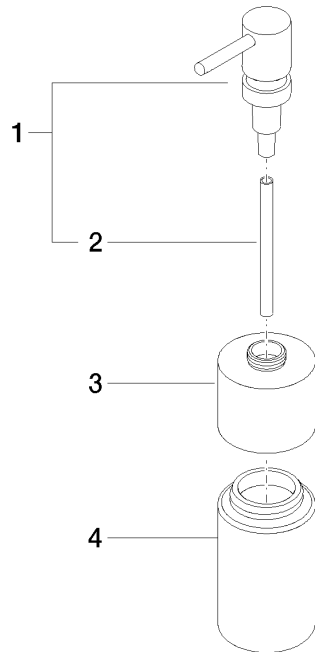

Dispenser free-standing model - Brushed Platinum

ELIO

84 435 970

- bottle made of crystal glass, matt
- width 60mm
- height 200 mm
- 250 ml bottle
- 59mm projection

Fits ELIO, ENO, MEM, META SQUARE, SYNC, TARA and TARA ULTRA

Fits: ELIO, MEM, TARA, ENO, SYNC, TARA ULTRA, META SQUARE

	Brushed Platinum	84 435 970-06
	Chrome	84 435 970-00
	Platinum	84 435 970-08
	Dark Chrome	84 435 970-19
	Brushed Durabrass (23kt Gold)	84 435 970-28
	Matte Black	84 435 970-33
	Brushed Champagne (22kt Gold)	84 435 970-46
	Champagne (22kt Gold)	84 435 970-47
	Brushed Chrome	84 435 970-93
	Brushed Dark Platinum	84 435 970-99

84 435 970

mm [inches]

84 435 970

Parts for other finishes can be found here: [Chrome](#)

Spare parts list

No.	Item Number	Name	Quantity used	Delivery time
1	90 10 10 535 00-06	dispenser	1	10
2	08 10 10 499 90	Immersion tube for lotion dispenser Ø 8 x 1 x 100 mm -	1	2
3	90 10 10 524 00-06	base	1	10
4	90 90 04 001 00 82	glass	1	2