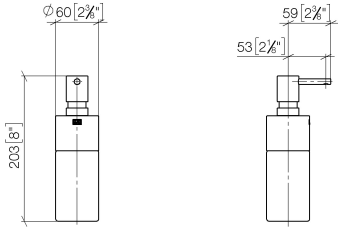

Dispenser free-standing model - Platinum

ELIO

84 435 970

- bottle made of crystal glass, matt
- width 60mm
- height 200 mm
- 250 ml bottle
- 59mm projection

Fits ELIO, ENO, MEM, META SQUARE, SYNC, TARA and TARA ULTRA

84 435 970

mm [inches]

84 435 970

Parts for other
finishes can be found
here: [Chrome](#)

Dispenser free-standing model - Platinum

ELIO

84 435 970

Spare parts list

No.	Item Number	Name	Quantity used	Delivery time
	90 10 10 535 00-08	dispenser	4	40