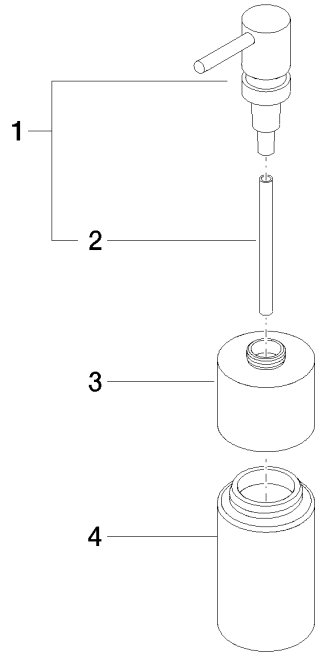

Dispenser free-standing model - Platinum

ELIO

84 435 970

- bottle made of crystal glass, matt
- width 60mm
- height 200 mm
- 250 ml bottle
- 59mm projection

Fits ELIO, ENO, MEM, META SQUARE, SYNC, TARA and TARA ULTRA

Fits: ELIO, MEM, TARA, ENO, SYNC, TARA ULTRA, META SQUARE

	Platinum	84 435 970-08
	Chrome	84 435 970-00
	Brushed Platinum	84 435 970-06
	Dark Chrome	84 435 970-19
	Brushed Durabronze (23kt Gold)	84 435 970-28
	Matte Black	84 435 970-33
	Brushed Champagne (22kt Gold)	84 435 970-46
	Champagne (22kt Gold)	84 435 970-47
	Brushed Chrome	84 435 970-93
	Brushed Dark Platinum	84 435 970-99

84 435 970

mm [inches]

84 435 970

Parts for other
finishes can be found
here: [Chrome](#)

Dispenser free-standing model - Platinum

ELIO

84 435 970

Spare parts list

No.	Item Number	Name	Quantity used	Delivery time
	90 10 10 535 00-08	dispenser	4	40