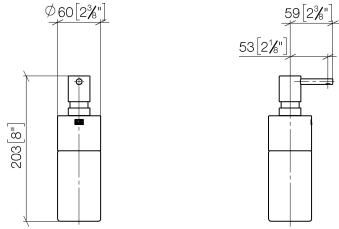

Dispenser free-standing model - Dark Chrome

ELIO

84 435 970

- bottle made of crystal glass, matt
- width 60mm
- height 200 mm
- 250 ml bottle
- 59mm projection

Fits ELIO, ENO, MEM, META SQUARE, SYNC, TARA and TARA ULTRA

Fits: ELIO, MEM, TARA, ENO, SYNC, TARA ULTRA, META SQUARE

	Dark Chrome	84 435 970-19
	Chrome	84 435 970-00
	Brushed Platinum	84 435 970-06
	Platinum	84 435 970-08
	Brushed Durabronze (23kt Gold)	84 435 970-28
	Matte Black	84 435 970-33
	Brushed Champagne (22kt Gold)	84 435 970-46
	Champagne (22kt Gold)	84 435 970-47
	Brushed Chrome	84 435 970-93
	Brushed Dark Platinum	84 435 970-99

84 435 970

mm [inches]

84 435 970

Parts for other
finishes can be found
here: [Chrome](#)