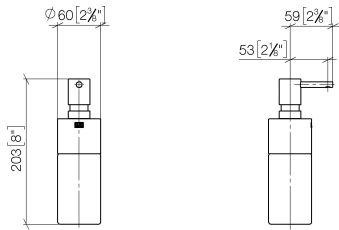

84 435 970

- bottle made of crystal glass, matt
- width 60mm
- height 200 mm
- 250 ml bottle
- 59mm projection

Fits ELIO, ENO, MEM, META SQUARE, SYNC, TARA and TARA ULTRA

Fits: ELIO, MEM, TARA, ENO, SYNC, TARA ULTRA, META SQUARE

84 435 970

mm [inches]

84 435 970

Parts for other finishes can be found here: [Chrome](#)

Spare parts list

No.	Item Number	Name	Quantity used	Delivery time
1	90 10 10 535 00-28	dispenser	1	20
2	08 10 10 499 90	Immersion tube for lotion dispenser Ø 8 x 1 x 100 mm -	1	2
3	90 10 10 524 00-28	base	1	20
4	90 90 04 001 00 82	glass	1	2