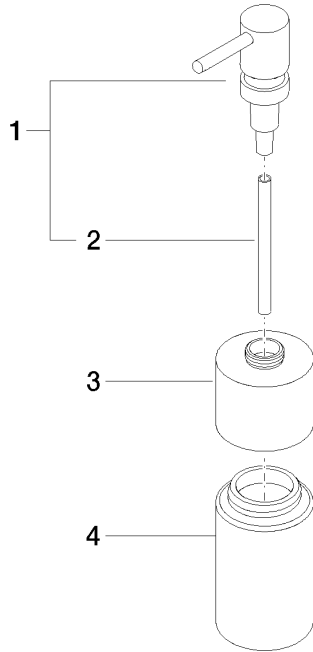

84 435 970

- bottle made of crystal glass, matt
- width 60mm
- height 200 mm
- 250 ml bottle
- 59mm projection

Fits ELIO, ENO, MEM, META SQUARE, SYNC, TARA and TARA ULTRA

Fits: ELIO, MEM, TARA, ENO, SYNC, TARA ULTRA, META SQUARE

	Brushed Durabross (23kt Gold)	84 435 970-28
	Chrome	84 435 970-00
	Brushed Platinum	84 435 970-06
	Platinum	84 435 970-08
	Dark Chrome	84 435 970-19
	Matte Black	84 435 970-33
	Brushed Champagne (22kt Gold)	84 435 970-46
	Champagne (22kt Gold)	84 435 970-47
	Brushed Chrome	84 435 970-93
	Brushed Dark Platinum	84 435 970-99

84 435 970

mm [inches]

84 435 970

Parts for other finishes can be found here: [Chrome](#)

Spare parts list

No.	Item Number	Name	Quantity used	Delivery time
1	90 10 10 535 00-28	dispenser	1	20
2	08 10 10 499 90	Immersion tube for lotion dispenser Ø 8 x 1 x 100 mm -	1	2
3	90 10 10 524 00-28	base	1	20
4	90 90 04 001 00 82	glass	1	2