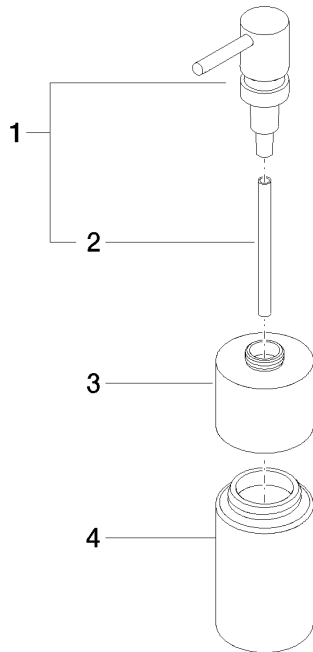

Dispenser free-standing model - Brushed Champagne (22kt Gold)

ELIO

84 435 970

- bottle made of crystal glass, matt
- width 60mm
- height 200 mm
- 250 ml bottle
- 59mm projection

Fits ELIO, ENO, MEM, META SQUARE, SYNC, TARA and TARA ULTRA

Fits: ELIO, MEM, TARA, ENO, SYNC, TARA ULTRA, META SQUARE

	Brushed Champagne (22kt Gold)	84 435 970-46
	Chrome	84 435 970-00
	Brushed Platinum	84 435 970-06
	Platinum	84 435 970-08
	Dark Chrome	84 435 970-19
	Brushed Durabronze (23kt Gold)	84 435 970-28
	Matte Black	84 435 970-33
	Champagne (22kt Gold)	84 435 970-47
	Brushed Chrome	84 435 970-93
	Brushed Dark Platinum	84 435 970-99

84 435 970

mm [inches]

84 435 970

Parts for other finishes can be found here: [Chrome](#)

Spare parts list

No.	Item Number	Name	Quantity used	Delivery time
1	90 10 10 535 00-46	dispenser	1	30
2	08 10 10 499 90	Immersion tube for lotion dispenser Ø 8 x 1 x 100 mm -	1	2
3	90 10 10 524 00-46	base	1	30
4	90 90 04 001 00 82	glass	1	2