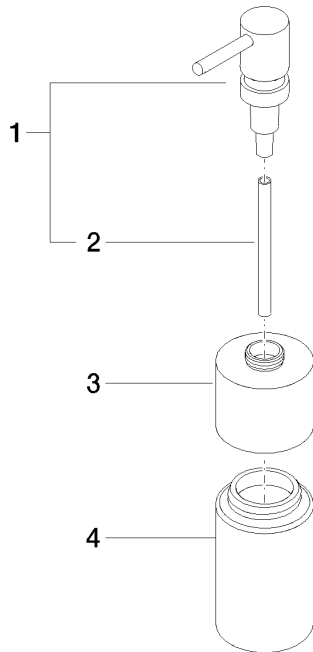

Dispenser free-standing model - Champagne (22kt Gold)

ELIO

84 435 970

- bottle made of crystal glass, matt
- width 60mm
- height 200 mm
- 250 ml bottle
- 59mm projection

Fits ELIO, ENO, MEM, META SQUARE, SYNC, TARA and TARA ULTRA

Fits: ELIO, MEM, TARA, ENO, SYNC, TARA ULTRA, META SQUARE

	Champagne (22kt Gold)	84 435 970-47
	Chrome	84 435 970-00
	Brushed Platinum	84 435 970-06
	Platinum	84 435 970-08
	Dark Chrome	84 435 970-19
	Brushed Durabronze (23kt Gold)	84 435 970-28
	Matte Black	84 435 970-33
	Brushed Champagne (22kt Gold)	84 435 970-46
	Brushed Chrome	84 435 970-93
	Brushed Dark Platinum	84 435 970-99

84 435 970

mm [inches]

84 435 970

Parts for other finishes can be found here: [Chrome](#)

Spare parts list

No.	Item Number	Name	Quantity used	Delivery time
1	90 10 10 535 00-47	dispenser	1	30
2	08 10 10 499 90	Immersion tube for lotion dispenser Ø 8 x 1 x 100 mm -	1	2
3	90 10 10 524 00-47	base	1	60
4	90 90 04 001 00 82	glass	1	2