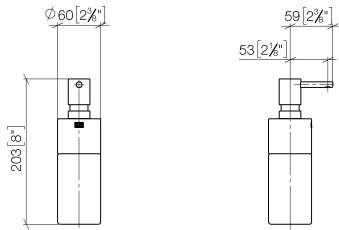

Dispenser free-standing model - Brushed Chrome

ELIO

84 435 970

- bottle made of crystal glass, matt
- width 60mm
- height 200 mm
- 250 ml bottle
- 59mm projection

Fits ELIO, ENO, MEM, META SQUARE, SYNC, TARA and TARA ULTRA

Fits: ELIO, MEM, TARA, ENO, SYNC, TARA ULTRA, META SQUARE

	Brushed Chrome	84 435 970-93
	Chrome	84 435 970-00
	Brushed Platinum	84 435 970-06
	Platinum	84 435 970-08
	Dark Chrome	84 435 970-19
	Brushed Durabronze (23kt Gold)	84 435 970-28
	Matte Black	84 435 970-33
	Brushed Champagne (22kt Gold)	84 435 970-46
	Champagne (22kt Gold)	84 435 970-47
	Brushed Dark Platinum	84 435 970-99

84 435 970

mm [inches]

84 435 970

Parts for other finishes can be found here: [Chrome](#)

Spare parts list

No.	Item Number	Name	Quantity used	Delivery time
1	90 10 10 535 00-93	dispenser	1	20
2	08 10 10 499 90	Immersion tube for lotion dispenser Ø 8 x 1 x 100 mm -	1	2
3	90 10 10 524 00-93	base	1	20
4	90 90 04 001 00 82	glass	1	2