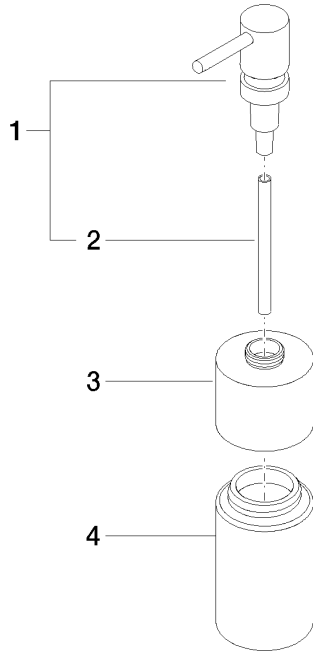

Dispenser free-standing model - Brushed Chrome

ELIO

84 435 970

- bottle made of crystal glass, matt
- width 60mm
- height 200 mm
- 250 ml bottle
- 59mm projection

Fits ELIO, ENO, MEM, META SQUARE, SYNC, TARA and TARA ULTRA

Fits: ELIO, MEM, TARA, ENO, SYNC, TARA ULTRA, META SQUARE

	Brushed Chrome	84 435 970-93
	Chrome	84 435 970-00
	Brushed Platinum	84 435 970-06
	Platinum	84 435 970-08
	Dark Chrome	84 435 970-19
	Brushed Durabronze (23kt Gold)	84 435 970-28
	Matte Black	84 435 970-33
	Brushed Champagne (22kt Gold)	84 435 970-46
	Champagne (22kt Gold)	84 435 970-47
	Brushed Dark Platinum	84 435 970-99

84 435 970

mm [inches]

84 435 970

Parts for other finishes can be found here: [Chrome](#)

Spare parts list

No.	Item Number	Name	Quantity used	Delivery time
1	90 10 10 535 00-93	dispenser	1	20
2	08 10 10 499 90	Immersion tube for lotion dispenser Ø 8 x 1 x 100 mm -	1	2
3	90 10 10 524 00-93	base	1	20
4	90 90 04 001 00 82	glass	1	2