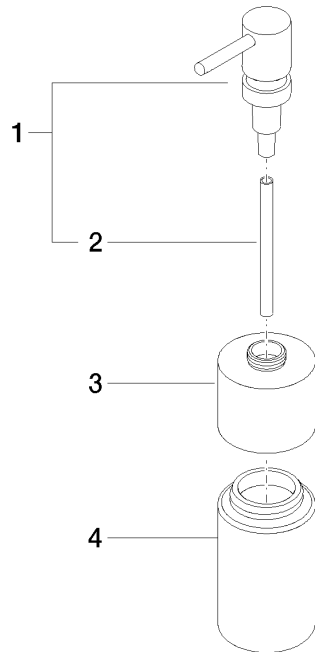

Dispenser free-standing model - Brushed Dark Platinum

ELIO

84 435 970

- bottle made of crystal glass, matt
- width 60mm
- height 200 mm
- 250 ml bottle
- 59mm projection

Fits ELIO, ENO, MEM, META SQUARE, SYNC, TARA and TARA ULTRA

Fits: ELIO, MEM, TARA, ENO, SYNC, TARA ULTRA, META SQUARE

	Brushed Dark Platinum	84 435 970-99
	Chrome	84 435 970-00
	Brushed Platinum	84 435 970-06
	Platinum	84 435 970-08
	Dark Chrome	84 435 970-19
	Brushed Durabronze (23kt Gold)	84 435 970-28
	Matte Black	84 435 970-33
	Brushed Champagne (22kt Gold)	84 435 970-46
	Champagne (22kt Gold)	84 435 970-47
	Brushed Chrome	84 435 970-93

84 435 970

mm [inches]

84 435 970

Parts for other finishes can be found here: [Chrome](#)

Spare parts list

No.	Item Number	Name	Quantity used	Delivery time
1	90 10 10 535 00-99	dispenser	1	30
2	08 10 10 499 90	Immersion tube for lotion dispenser Ø 8 x 1 x 100 mm -	1	2
3	90 10 10 524 00-99	base	1	30
4	90 90 04 001 00 82	glass	1	2