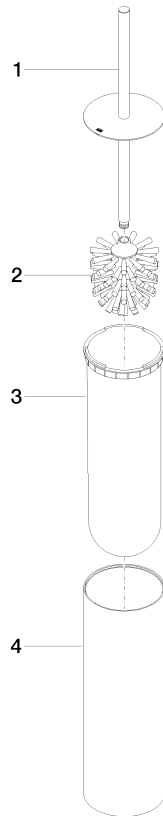

Toilet brush set free-standing model - Chrome

MEM

84 910 979

- brush, matte black
- width 100mm
- height 456 mm

Fits: MEM, LISSÉ, META, CYO

	Chrome	84 910 979-00
	Brushed Platinum	84 910 979-06
	Platinum	84 910 979-08
	Dark Chrome	84 910 979-19
	Light Gold	84 910 979-26
	Brushed Light Gold	84 910 979-27
	Brushed Durabronze (23kt Gold)	84 910 979-28
	Matte Black	84 910 979-33
	Brushed Bronze	84 910 979-42
	Brushed Champagne (22kt Gold)	84 910 979-46
	Brushed Chrome	84 910 979-93
	Brushed Dark Platinum	84 910 979-99

84 910 979

mm [inches]

84 910 979

Parts for other finishes can be found here: Brushed Platinum

Spare parts list

No.	Item Number	Name	Quantity used	Delivery time
1	90 20 97 505 01-00	handle	1	10
2	90 18 50 601 00 90	brush	1	2
3	08 18 40 524 90	insert	1	2
4	90 23 01 504 00-00	casing	1	10