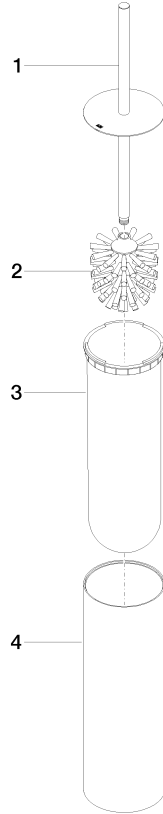

Toilet brush set free-standing model - Brushed Platinum

MEM

84 910 979

- brush, matte black
- width 100mm
- height 456 mm

Fits: MEM, LISSÉ, META, CYO

	Brushed Platinum	84 910 979-06
	Chrome	84 910 979-00
	Platinum	84 910 979-08
	Dark Chrome	84 910 979-19
	Light Gold	84 910 979-26
	Brushed Light Gold	84 910 979-27
	Brushed Durabronze (23kt Gold)	84 910 979-28
	Matte Black	84 910 979-33
	Brushed Bronze	84 910 979-42
	Brushed Champagne (22kt Gold)	84 910 979-46
	Brushed Chrome	84 910 979-93
	Brushed Dark Platinum	84 910 979-99

84 910 979

mm [inches]

84 910 979

Parts for other finishes can be found here: [Chrome](#)

### Spare parts list

No.	Item Number	Name	Quantity used	Delivery time
1	90 20 97 505 01-06	handle	1	10
2	90 18 50 601 00 90	brush	1	2
3	08 18 40 524 90	insert	1	2
4	90 23 01 504 00-06	casing	1	10