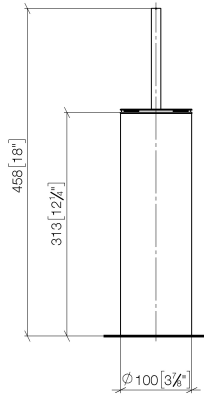

Toilet brush set free-standing model - Brushed Platinum

MEM

84 910 979

- brush, matte black
- width 100mm
- height 456 mm

Fits: MEM, LISSÉ, META, CYO

	Brushed Platinum	84 910 979-06
	Chrome	84 910 979-00
	Platinum	84 910 979-08
	Dark Chrome	84 910 979-19
	Light Gold	84 910 979-26
	Brushed Light Gold	84 910 979-27
	Brushed Durabronze (23kt Gold)	84 910 979-28
	Matte Black	84 910 979-33
	Brushed Bronze	84 910 979-42
	Brushed Champagne (22kt Gold)	84 910 979-46
	Brushed Chrome	84 910 979-93
	Brushed Dark Platinum	84 910 979-99

84 910 979

mm [inches]

84 910 979

Parts for other finishes can be found here: [Chrome](#)

### Spare parts list

No.	Item Number	Name	Quantity used	Delivery time
1	90 20 97 505 01-06	handle	1	10
2	90 18 50 601 00 90	brush	1	2
3	08 18 40 524 90	insert	1	2
4	90 23 01 504 00-06	casing	1	10