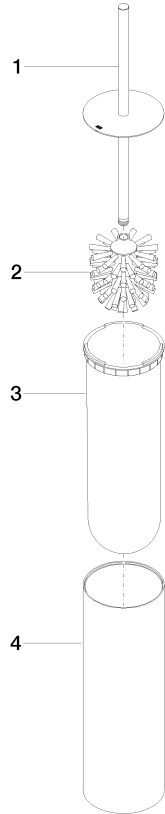

**Toilet brush set free-standing model - Platinum**

MEM

84 910 979

- brush, matte black
- width 100mm
- height 456 mm

Fits: MEM, LISSÉ, META, CYO

	Platinum	84 910 979-08
	Chrome	84 910 979-00
	Brushed Platinum	84 910 979-06
	Dark Chrome	84 910 979-19
	Light Gold	84 910 979-26
	Brushed Light Gold	84 910 979-27
	Brushed Durabronze (23kt Gold)	84 910 979-28
	Matte Black	84 910 979-33
	Brushed Bronze	84 910 979-42
	Brushed Champagne (22kt Gold)	84 910 979-46
	Brushed Chrome	84 910 979-93
	Brushed Dark Platinum	84 910 979-99

Toilet brush set free-standing model - Platinum

MEM

84 910 979

mm [inches]

84 910 979

**Product version from 10/1/2023**

Parts for other finishes can be found here: [Chrome](#)

## Toilet brush set free-standing model - Platinum

MEM

84 910 979

### Spare parts list