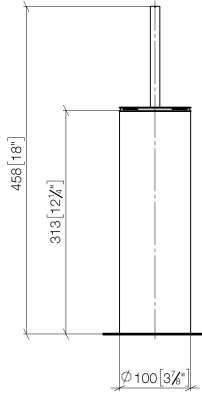

**Toilet brush set free-standing model - Platinum**

MEM

84 910 979

- brush, matte black
- width 100mm
- height 456 mm

Fits: MEM, LISSÉ, META, CYO

	Platinum	84 910 979-08
	Chrome	84 910 979-00
	Brushed Platinum	84 910 979-06
	Dark Chrome	84 910 979-19
	Light Gold	84 910 979-26
	Brushed Light Gold	84 910 979-27
	Brushed Durabronze (23kt Gold)	84 910 979-28
	Matte Black	84 910 979-33
	Brushed Bronze	84 910 979-42
	Brushed Champagne (22kt Gold)	84 910 979-46
	Brushed Chrome	84 910 979-93
	Brushed Dark Platinum	84 910 979-99

Toilet brush set free-standing model - Platinum

MEM

84 910 979

mm [inches]

84 910 979

**Product version from 10/1/2023**

Parts for other finishes can be found here: [Chrome](#)

#### Product version from 10/1/2023

No.	Item Number	Name	Quantity used	Delivery time
	90 20 97 505 01-08	handle	4	40