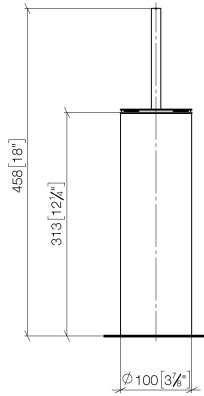

Toilet brush set free-standing model - Light Gold

MEM

84 910 979

- brush, matte black
- width 100mm
- height 456 mm

Fits: MEM, LISSÉ, META, CYO

	Light Gold	84 910 979-26
	Chrome	84 910 979-00
	Brushed Platinum	84 910 979-06
	Platinum	84 910 979-08
	Dark Chrome	84 910 979-19
	Brushed Light Gold	84 910 979-27
	Brushed Durabronze (23kt Gold)	84 910 979-28
	Matte Black	84 910 979-33
	Brushed Bronze	84 910 979-42
	Brushed Champagne (22kt Gold)	84 910 979-46
	Brushed Chrome	84 910 979-93
	Brushed Dark Platinum	84 910 979-99

84 910 979

mm [inches]

84 910 979

Parts for other finishes can be found here: [Chrome](#)

Spare parts list

No.	Item Number	Name	Quantity used	Delivery time
1	90 20 97 505 01-26	handle	1	30
2	90 18 50 601 00 90	brush	1	2
3	08 18 40 524 90	insert	1	2
4	90 23 01 504 00-26	casing	1	30