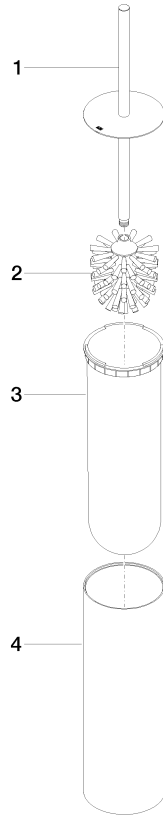

Toilet brush set free-standing model - Light Gold

MEM

84 910 979

- brush, matte black
- width 100mm
- height 456 mm

Fits: MEM, LISSÉ, META, CYO

	Light Gold	84 910 979-26
	Chrome	84 910 979-00
	Brushed Platinum	84 910 979-06
	Platinum	84 910 979-08
	Dark Chrome	84 910 979-19
	Brushed Light Gold	84 910 979-27
	Brushed Durabronze (23kt Gold)	84 910 979-28
	Matte Black	84 910 979-33
	Brushed Bronze	84 910 979-42
	Brushed Champagne (22kt Gold)	84 910 979-46
	Brushed Chrome	84 910 979-93
	Brushed Dark Platinum	84 910 979-99

84 910 979

mm [inches]

84 910 979

Parts for other finishes can be found here: [Chrome](#)

Spare parts list

No.	Item Number	Name	Quantity used	Delivery time
1	90 20 97 505 01-26	handle	1	30
2	90 18 50 601 00 90	brush	1	2
3	08 18 40 524 90	insert	1	2
4	90 23 01 504 00-26	casing	1	30