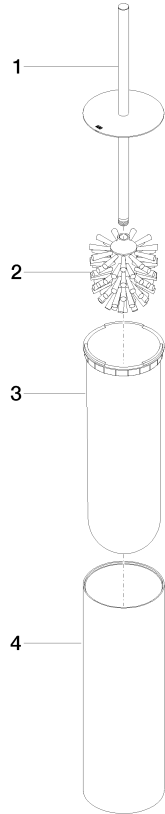

**Toilet brush set free-standing model - Brushed Light Gold**

MEM

84 910 979

- brush, matte black
- width 100mm
- height 456 mm

Fits: MEM, LISSÉ, META, CYO

	Brushed Light Gold	84 910 979-27
	Chrome	84 910 979-00
	Brushed Platinum	84 910 979-06
	Platinum	84 910 979-08
	Dark Chrome	84 910 979-19
	Light Gold	84 910 979-26
	Brushed Durabronze (23kt Gold)	84 910 979-28
	Matte Black	84 910 979-33
	Brushed Bronze	84 910 979-42
	Brushed Champagne (22kt Gold)	84 910 979-46
	Brushed Chrome	84 910 979-93
	Brushed Dark Platinum	84 910 979-99

84 910 979

mm [inches]

84 910 979

**Product version from 10/1/2023**

Parts for other  
finishes can be found  
here: [Chrome](#)

Toilet brush set free-standing model - Brushed Light Gold

MEM

84 910 979

**Spare parts list**

**Product version from 10/1/2023**

No.	Item Number	Name	Quantity used	Delivery time
	90 20 97 505 01-27	handle	4	30