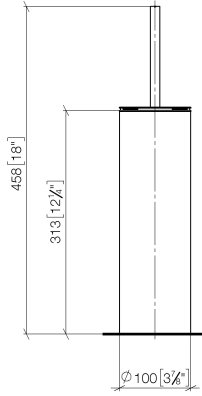

**Toilet brush set free-standing model - Brushed Light Gold**

MEM

84 910 979

- brush, matte black
- width 100mm
- height 456 mm

Fits: MEM, LISSÉ, META, CYO

	Brushed Light Gold	84 910 979-27
	Chrome	84 910 979-00
	Brushed Platinum	84 910 979-06
	Platinum	84 910 979-08
	Dark Chrome	84 910 979-19
	Light Gold	84 910 979-26
	Brushed Durabronze (23kt Gold)	84 910 979-28
	Matte Black	84 910 979-33
	Brushed Bronze	84 910 979-42
	Brushed Champagne (22kt Gold)	84 910 979-46
	Brushed Chrome	84 910 979-93
	Brushed Dark Platinum	84 910 979-99

84 910 979

mm [inches]

84 910 979

**Product version from 10/1/2023**

Parts for other  
finishes can be found  
here: [Chrome](#)

Toilet brush set free-standing model - Brushed Light Gold

MEM

84 910 979

**Spare parts list**

**Product version from 10/1/2023**

No.	Item Number	Name	Quantity used	Delivery time
	90 20 97 505 01-27	handle	4	30