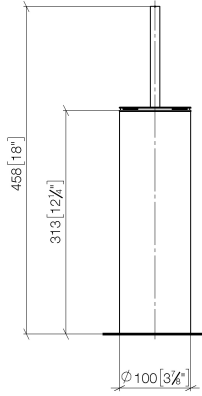

Toilet brush set free-standing model - Matte Black

MEM

84 910 979

- brush, matte black
- width 100mm
- height 456 mm

Fits: MEM, LISSÉ, META, CYO

	Matte Black	84 910 979-33
	Chrome	84 910 979-00
	Brushed Platinum	84 910 979-06
	Platinum	84 910 979-08
	Dark Chrome	84 910 979-19
	Light Gold	84 910 979-26
	Brushed Light Gold	84 910 979-27
	Brushed Durabronze (23kt Gold)	84 910 979-28
	Brushed Bronze	84 910 979-42
	Brushed Champagne (22kt Gold)	84 910 979-46
	Brushed Chrome	84 910 979-93
	Brushed Dark Platinum	84 910 979-99

84 910 979

mm [inches]

84 910 979

**Product version from 10/1/2023**

Parts for other  
finishes can be found  
here: [Chrome](#)

#### Product version from 10/1/2023

No.	Item Number	Name	Quantity used	Delivery time
	90 20 97 505 01-33	handle	4	30