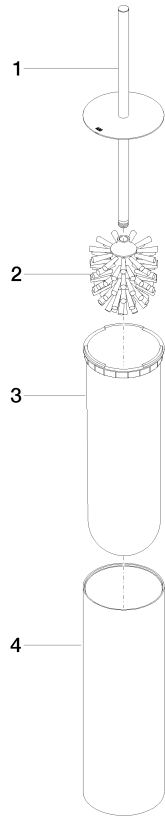

Toilet brush set free-standing model - Matte Black

MEM

84 910 979

- brush, matte black
- width 100mm
- height 456 mm

Fits: MEM, LISSÉ, META, CYO

	Matte Black	84 910 979-33
	Chrome	84 910 979-00
	Brushed Platinum	84 910 979-06
	Platinum	84 910 979-08
	Dark Chrome	84 910 979-19
	Light Gold	84 910 979-26
	Brushed Light Gold	84 910 979-27
	Brushed Durabronze (23kt Gold)	84 910 979-28
	Brushed Bronze	84 910 979-42
	Brushed Champagne (22kt Gold)	84 910 979-46
	Brushed Chrome	84 910 979-93
	Brushed Dark Platinum	84 910 979-99

84 910 979

mm [inches]

84 910 979

**Product version from 10/1/2023**

Parts for other  
finishes can be found  
here: [Chrome](#)

## Toilet brush set free-standing model - Matte Black

MEM

84 910 979

### Spare parts list