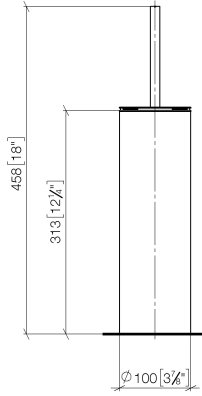

Toilet brush set free-standing model - Brushed Bronze

MEM

84 910 979

- brush, matte black
- width 100mm
- height 456 mm

Fits: MEM, LISSÉ, META, CYO

	Brushed Bronze	84 910 979-42
	Chrome	84 910 979-00
	Brushed Platinum	84 910 979-06
	Platinum	84 910 979-08
	Dark Chrome	84 910 979-19
	Light Gold	84 910 979-26
	Brushed Light Gold	84 910 979-27
	Brushed Durabronze (23kt Gold)	84 910 979-28
	Matte Black	84 910 979-33
	Brushed Champagne (22kt Gold)	84 910 979-46
	Brushed Chrome	84 910 979-93
	Brushed Dark Platinum	84 910 979-99

84 910 979

mm [inches]

84 910 979

Product version from 10/1/2023

Parts for other finishes can be found here: [Chrome](#)

Toilet brush set free-standing model - Brushed Bronze

MEM

84 910 979

Spare parts list

Product version from 10/1/2023

No.	Item Number	Name	Quantity used	Delivery time
	90 20 97 505 01-42	handle	4	30