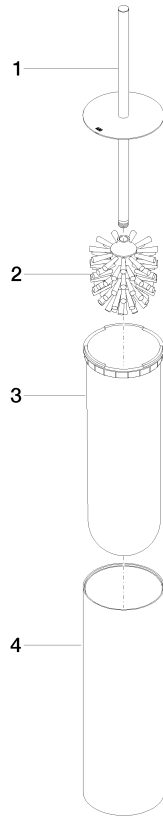

Toilet brush set free-standing model - Brushed Bronze

MEM

84 910 979

- brush, matte black
- width 100mm
- height 456 mm

Fits: MEM, LISSÉ, META, CYO

	Brushed Bronze	84 910 979-42
	Chrome	84 910 979-00
	Brushed Platinum	84 910 979-06
	Platinum	84 910 979-08
	Dark Chrome	84 910 979-19
	Light Gold	84 910 979-26
	Brushed Light Gold	84 910 979-27
	Brushed Durabronze (23kt Gold)	84 910 979-28
	Matte Black	84 910 979-33
	Brushed Champagne (22kt Gold)	84 910 979-46
	Brushed Chrome	84 910 979-93
	Brushed Dark Platinum	84 910 979-99

84 910 979

mm [inches]

84 910 979

Product version from 10/1/2023

Parts for other finishes can be found here: [Chrome](#)

Toilet brush set free-standing model - Brushed Bronze

MEM

84 910 979

Spare parts list

Product version from 10/1/2023

No.	Item Number	Name	Quantity used	Delivery time
	90 20 97 505 01-42	handle	4	30