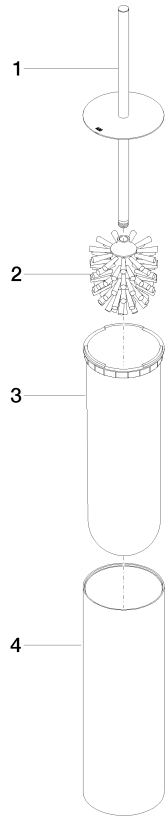

**Toilet brush set free-standing model - Brushed Champagne (22kt Gold)**

MEM

84 910 979

- brush, matte black
- width 100mm
- height 456 mm

Fits: MEM, LISSÉ, META, CYO

	Brushed Champagne (22kt Gold)	84 910 979-46
	Chrome	84 910 979-00
	Brushed Platinum	84 910 979-06
	Platinum	84 910 979-08
	Dark Chrome	84 910 979-19
	Light Gold	84 910 979-26
	Brushed Light Gold	84 910 979-27
	Brushed Durabronze (23kt Gold)	84 910 979-28
	Matte Black	84 910 979-33
	Brushed Bronze	84 910 979-42
	Brushed Chrome	84 910 979-93
	Brushed Dark Platinum	84 910 979-99

84 910 979

mm [inches]

84 910 979

**Product version from 10/1/2023**

Parts for other finishes can be found here: [Chrome](#)

Toilet brush set free-standing model - Brushed Champagne (22kt Gold)

MEM

84 910 979

**Spare parts list**

**Product version from 10/1/2023**

No.	Item Number	Name	Quantity used	Delivery time
	90 20 97 505 01-46	handle	4	30