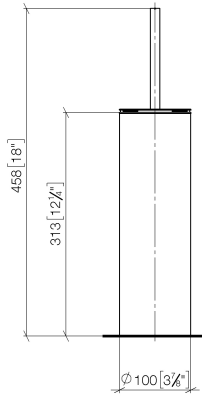

**Toilet brush set free-standing model - Brushed Champagne (22kt Gold)**

MEM

84 910 979

- brush, matte black
- width 100mm
- height 456 mm

Fits: MEM, LISSÉ, META, CYO

	Brushed Champagne (22kt Gold)	84 910 979-46
	Chrome	84 910 979-00
	Brushed Platinum	84 910 979-06
	Platinum	84 910 979-08
	Dark Chrome	84 910 979-19
	Light Gold	84 910 979-26
	Brushed Light Gold	84 910 979-27
	Brushed Durabronze (23kt Gold)	84 910 979-28
	Matte Black	84 910 979-33
	Brushed Bronze	84 910 979-42
	Brushed Chrome	84 910 979-93
	Brushed Dark Platinum	84 910 979-99

84 910 979

mm [inches]

84 910 979

**Product version from 10/1/2023**

Parts for other finishes can be found here: [Chrome](#)

Toilet brush set free-standing model - Brushed Champagne (22kt Gold)

MEM

84 910 979

**Spare parts list**

**Product version from 10/1/2023**

No.	Item Number	Name	Quantity used	Delivery time
	90 20 97 505 01-46	handle	4	30