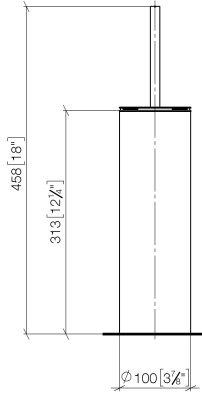

Toilet brush set free-standing model - Brushed Chrome

MEM

84 910 979

- brush, matte black
- width 100mm
- height 456 mm

Fits: MEM, LISSÉ, META, CYO

	Brushed Chrome	84 910 979-93
	Chrome	84 910 979-00
	Brushed Platinum	84 910 979-06
	Platinum	84 910 979-08
	Dark Chrome	84 910 979-19
	Light Gold	84 910 979-26
	Brushed Light Gold	84 910 979-27
	Brushed Durabronze (23kt Gold)	84 910 979-28
	Matte Black	84 910 979-33
	Brushed Bronze	84 910 979-42
	Brushed Champagne (22kt Gold)	84 910 979-46
	Brushed Dark Platinum	84 910 979-99

84 910 979

mm [inches]

84 910 979

Product version from 10/1/2023

Parts for other
finishes can be found
here: [Chrome](#)

Toilet brush set free-standing model - Brushed Chrome

MEM

84 910 979

Spare parts list

Product version from 10/1/2023

No.	Item Number	Name	Quantity used	Delivery time
	90 20 97 505 01-93	handle	4	20