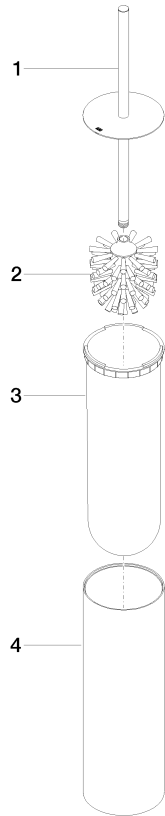

Toilet brush set free-standing model - Brushed Chrome

MEM

84 910 979

- brush, matte black
- width 100mm
- height 456 mm

Fits: MEM, LISSÉ, META, CYO

	Brushed Chrome	84 910 979-93
	Chrome	84 910 979-00
	Brushed Platinum	84 910 979-06
	Platinum	84 910 979-08
	Dark Chrome	84 910 979-19
	Light Gold	84 910 979-26
	Brushed Light Gold	84 910 979-27
	Brushed Durabronze (23kt Gold)	84 910 979-28
	Matte Black	84 910 979-33
	Brushed Bronze	84 910 979-42
	Brushed Champagne (22kt Gold)	84 910 979-46
	Brushed Dark Platinum	84 910 979-99

84 910 979

mm [inches]

84 910 979

Product version from 10/1/2023

Parts for other
finishes can be found
here: [Chrome](#)

Toilet brush set free-standing model - Brushed Chrome

MEM

84 910 979

Spare parts list

Product version from 10/1/2023

No.	Item Number	Name	Quantity used	Delivery time
	90 20 97 505 01-93	handle	4	20