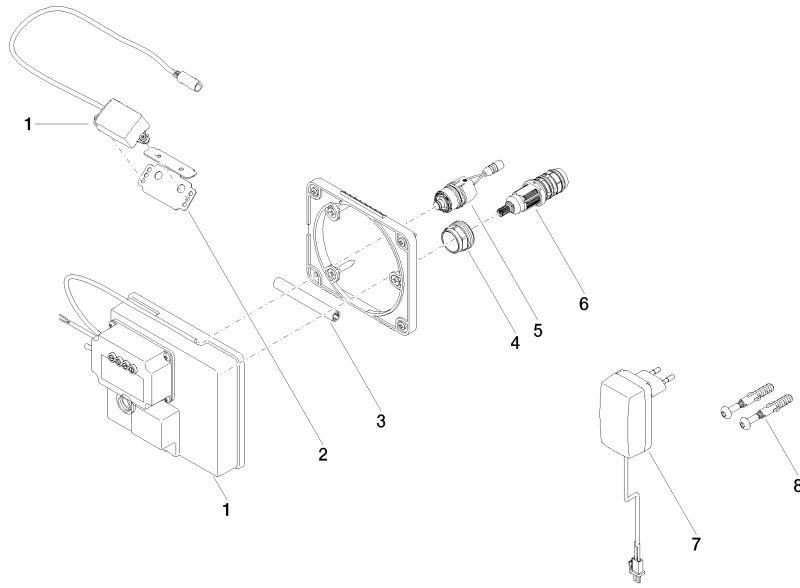

- max. recess depth 125 mm
- min. recess depth 90 mm

Recommended miscellaneous

Extension for Touchfree 500 mm - 12 765 970 90

ST 010 100 1845
mm [inches]

Certificates

| | | | | |
|------------|---------------|------------|---|---|
| LGA_29120. | WRAS_1906116. | IAPMO_EGS. | CE000001_eSet_Tou chfree_20171206_D E_signed. | CE000002_eSet_Tou chfree_20171206_E N_signed. |
| LGA_29119. | | | | |

ST 010 100 1845

Spare parts list

| No. | Item Number | Name | Quantity used | Delivery time |
|-----|--------------------|------------------------|---------------|---------------|
| 1 | 90 10 01 177 00 90 | electronic accessories | 1 | 2 |
| 2 | 90 17 20 199 00 90 | holder | 1 | 2 |
| 3 | 90 23 01 124 00 90 | sleeve | 1 | 2 |
| 4 | 09 23 10 129 90 | nut | 1 | 2 |
| 5 | 04 30 50 079 00 90 | valve | 1 | 2 |
| 6 | 90 15 02 013 00 90 | cartridge | 1 | 2 |
| 7 | 04 10 01 246 00 90 | electronic accessories | 1 | 2 |
| 8 | 04 30 31 024 01 90 | fixing set | 1 | 2 |

LISSE eSET Touchfree Basin mixer without pop-up waste with temperature setting - Chrome

LISSE

ST 010 100 1845

- 130mm projection
- fixed spout
- circular, air-enriched flow
- height of mixer 95 mm
- height up to aerator 75 mm
- hole diameter 35 mm
- 1/2" connection
- max. flow 5.7 l/min
- lead-free
- This product can help a building meet the requirements of Green Building Rating Systems, e.g. LEED®, BREEAM®, DGNB