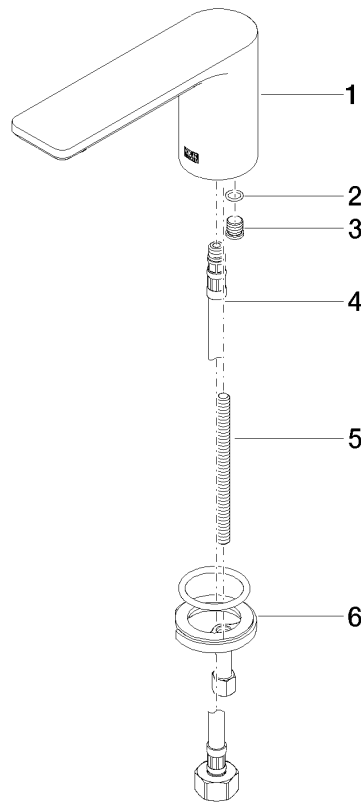

ST 010 100 1845

Spare parts list

| No. | Item Number | Name | Quantity used | Delivery time |
|-----|--------------------|------------------------|---------------|---------------|
| 1 | 90 10 01 177 00 90 | electronic accessories | 1 | 2 |
| 2 | 90 17 20 199 00 90 | holder | 1 | 2 |
| 3 | 90 23 01 124 00 90 | sleeve | 1 | 2 |
| 4 | 09 23 10 129 90 | nut | 1 | 2 |
| 5 | 04 30 50 079 00 90 | valve | 1 | 2 |
| 6 | 90 15 02 013 00 90 | cartridge | 1 | 2 |
| 7 | 04 10 01 246 00 90 | electronic accessories | 1 | 2 |
| 8 | 04 30 31 024 01 90 | fixing set | 1 | 2 |

LISSE eSET Touchfree Basin mixer without pop-up waste with temperature setting - Chrome

LISSE

ST 010 100 1845

- 130mm projection
- fixed spout
- circular, air-enriched flow
- height of mixer 95 mm
- height up to aerator 75 mm
- hole diameter 35 mm
- 1/2" connection
- max. flow 5.7 l/min
- lead-free
- This product can help a building meet the requirements of Green Building Rating Systems, e.g. LEED®, BREEAM®, DGNB

LISSÉ eSET Touchfree Basin mixer without pop-up waste with temperature setting - Chrome

LISSÉ

ST 010 100 1845

ST 010 100 1845
mm [inches]

Flow rate chart

Certificates

LGA_29120.

IAPMO_N-4976.

WRAS_1909064.

IAPMO_4976 (4).

IAPMO_6397.

Spare parts list

| No. | Item Number | Name | Quantity used | Delivery time |
|-----|--------------------|------------|---------------|---------------|
| 1 | 90 11 84 015 00-00 | spout | 1 | 10 |
| 2 | 90 14 10 060 00 90 | seal | 1 | 2 |
| 3 | 09 31 20 065 90 | plug | 1 | 2 |
| 4 | 04 30 04 019 00 90 | hose | 1 | 2 |
| 5 | 09 31 11 012 90 | pin | 1 | 2 |
| 6 | 04 30 11 038 75 90 | fixing set | 1 | 2 |