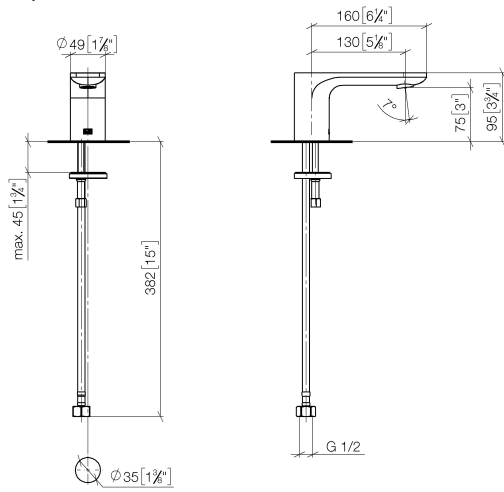

LISSE eSET Touchfree Basin mixer without pop-up waste with temperature setting - Chrome

LISSE

ST 010 100 1845

- 130mm projection
- fixed spout
- circular, air-enriched flow
- height of mixer 95 mm
- height up to aerator 75 mm
- hole diameter 35 mm
- 1/2" connection
- max. flow 5.7 l/min
- lead-free
- This product can help a building meet the requirements of Green Building Rating Systems, e.g. LEED®, BREEAM®, DGNB

LISSÉ eSET Touchfree Basin mixer without pop-up waste with temperature setting - Chrome

LISSÉ

ST 010 100 1845

ST 010 100 1845
mm [inches]

Flow rate chart

Certificates

LGA_29120.

IAPMO_N-4976.

WRAS_1909064.

IAPMO_4976 (4).

IAPMO_6397.

Spare parts list

| No. | Item Number | Name | Quantity used | Delivery time |
|-----|--------------------|------------|---------------|---------------|
| 1 | 90 11 84 015 00-00 | spout | 1 | 10 |
| 2 | 90 14 10 060 00 90 | seal | 1 | 2 |
| 3 | 09 31 20 065 90 | plug | 1 | 2 |
| 4 | 04 30 04 019 00 90 | hose | 1 | 2 |
| 5 | 09 31 11 012 90 | pin | 1 | 2 |
| 6 | 04 30 11 038 75 90 | fixing set | 1 | 2 |