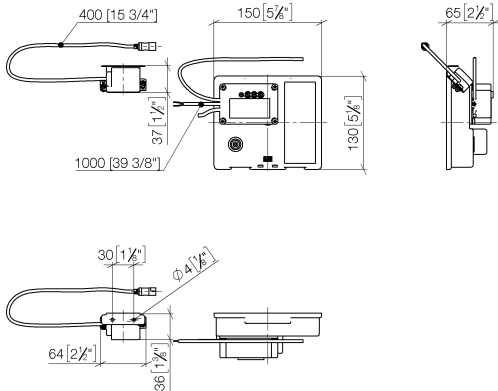

Required miscellaneous

eSET Touchfree Basin mixer with temperature setting for combining with free-standing fittings - 35 740 970 90

Required miscellaneous

eSET Touchfree Basin mixer with temperature setting for combining with wall-mounted fittings - 35 741 970 90

- max. recess depth 125 mm
- min. recess depth 90 mm

Recommended miscellaneous

Extension for Touchfree 500 mm - 12 765 970 90

ST 010 100 1845
mm [inches]

Certificates

| | | | | |
|------------|---------------|------------|---|---|
| LGA_29120. | WRAS_1906116. | IAPMO_EGS. | CE000001_eSet_Tou chfree_20171206_D E_signed. | CE000002_eSet_Tou chfree_20171206_E N_signed. |
| LGA_29119. | | | | |

LISSE eSET Touchfree Basin mixer without pop-up waste with temperature setting - Chrome

LISSE

ST 010 100 1845

- 130mm projection
- fixed spout
- circular, air-enriched flow
- height of mixer 95 mm
- height up to aerator 75 mm
- hole diameter 35 mm
- 1/2" connection
- max. flow 5.7 l/min
- lead-free
- This product can help a building meet the requirements of Green Building Rating Systems, e.g. LEED®, BREEAM®, DGNB