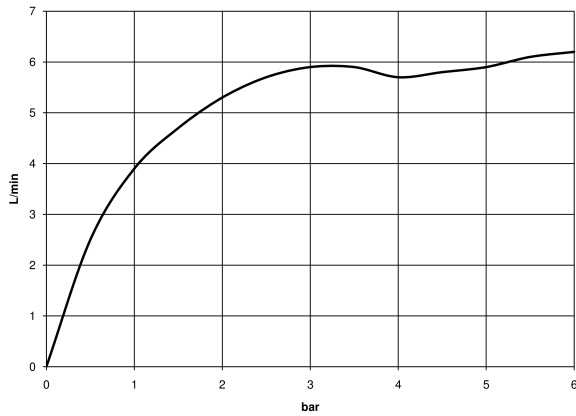

LISSÉ eSET Touchfree Basin mixer without pop-up waste with temperature setting - Chrome

LISSÉ

ST 010 100 1845

ST 010 100 1845
mm [inches]

Flow rate chart

Certificates

LGA_29120.

IAPMO_N-4976.