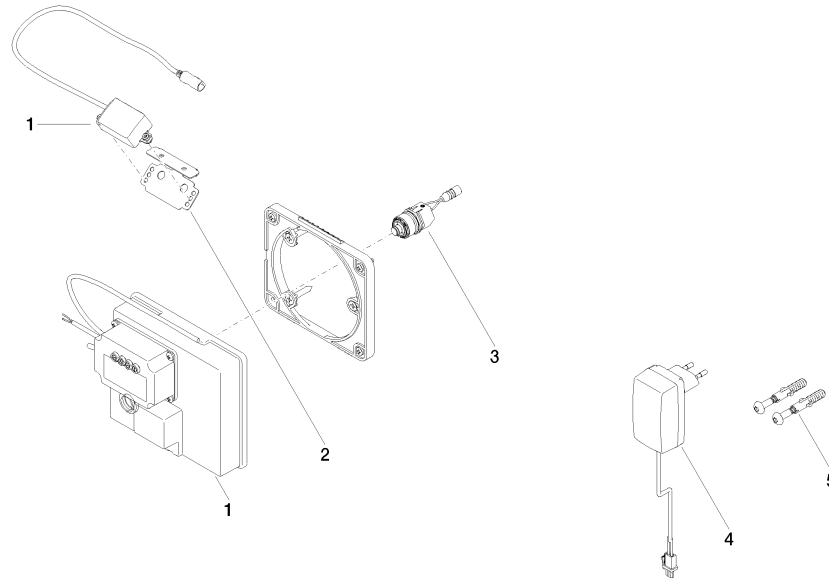

ST 010 100 2845

Spare parts list

No.	Item Number	Name	Quantity used	Delivery time
1	90 10 01 177 00 90	electronic accessories	1	2
2	90 17 20 199 00 90	holder	1	2
3	04 30 50 079 00 90	valve	1	2
4	04 10 01 050 00 90	power supply	1	60
5	04 30 31 024 01 90	fixing set	1	2