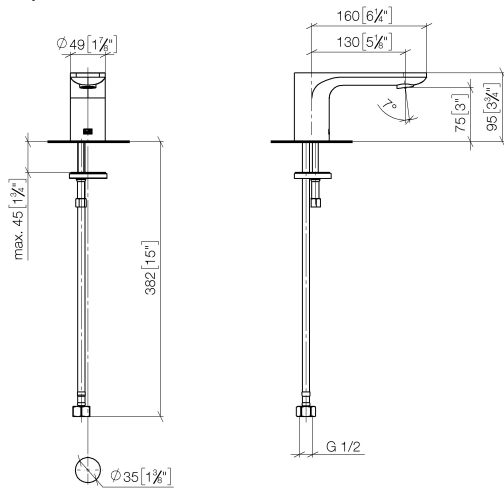

**LISSÉ eSET Touchfree Basin mixer without pop-up waste without temperature setting - Chrome**

LISSÉ

ST 010 100 2845

- 130mm projection
- fixed spout
- circular, air-enriched flow
- height of mixer 95 mm
- height up to aerator 75 mm
- hole diameter 35 mm
- 1/2" connection
- max. flow 5.7 l/min
- lead-free
- This product can help a building meet the requirements of Green Building Rating Systems, e.g. LEED®, BREEAM®, DGNB

LISSÉ eSET Touchfree Basin mixer without pop-up waste without temperature setting - Chrome

---

LISSÉ

ST 010 100 2845

ST 010 100 2845  
mm [inches]

**Flow rate chart**

**Certificates**

LGA\_29120.

IAPMO\_N-4976.

WRAS\_1909064.

IAPMO\_4976 (4).

IAPMO\_6397.

ST 010 100 2845

**Spare parts list**

No.	Item Number	Name	Quantity used	Delivery time
1	90 11 84 015 00-00	spout	1	10
2	90 14 10 060 00 90	seal	1	2
3	09 31 20 065 90	plug	1	2
4	04 30 04 019 00 90	hose	1	2
5	09 31 11 012 90	pin	1	2
6	04 30 11 038 75 90	fixing set	1	2