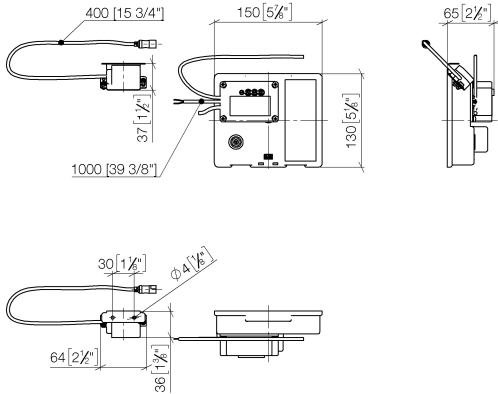

35 743 970 90

- min. recess depth 90 mm
- max. recess depth 125 mm

**Recommended miscellaneous**

**Extension for Touchfree 500 mm - 12 765 970 90**

ST 010 100 2845  
mm [inches]

**Certificates**

LGA_29120.	WRAS_1906116.	IAPMO_EGS.	CE000001_eSet_Tou chfree_20171206_D E_signed.	CE000002_eSet_Tou chfree_20171206_E N_signed.
LGA_29119.				

**LISSÉ eSET Touchfree Basin mixer without pop-up waste without temperature setting - Chrome**

LISSÉ

ST 010 100 2845

- 130mm projection
- fixed spout
- circular, air-enriched flow
- height of mixer 95 mm
- height up to aerator 75 mm
- hole diameter 35 mm
- 1/2" connection
- max. flow 5.7 l/min
- lead-free
- This product can help a building meet the requirements of Green Building Rating Systems, e.g. LEED®, BREEAM®, DGNB

LISSÉ eSET Touchfree Basin mixer without pop-up waste without temperature setting - Chrome

---

LISSÉ

ST 010 100 2845

ST 010 100 2845  
mm [inches]

**Flow rate chart**

**Certificates**

LGA\_29120.