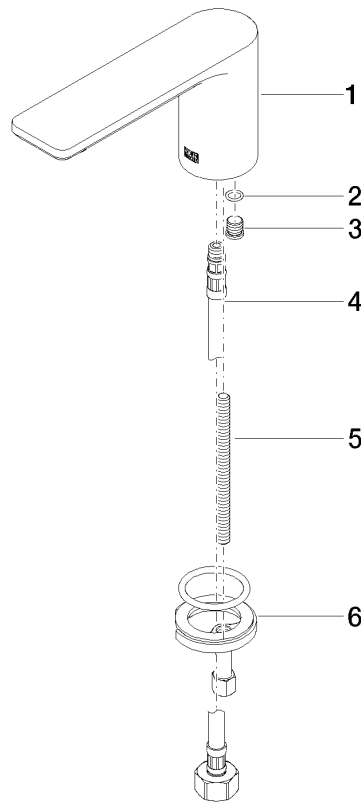

**LISSÉ eSET Touchfree Basin mixer without pop-up waste without temperature setting - Chrome**

LISSÉ

ST 010 100 2845

- 130mm projection
- fixed spout
- circular, air-enriched flow
- height of mixer 95 mm
- height up to aerator 75 mm
- hole diameter 35 mm
- 1/2" connection
- max. flow 5.7 l/min
- lead-free
- This product can help a building meet the requirements of Green Building Rating Systems, e.g. LEED®, BREEAM®, DGNB

LISSÉ eSET Touchfree Basin mixer without pop-up waste without temperature setting - Chrome

---

LISSÉ

ST 010 100 2845

ST 010 100 2845  
mm [inches]

**Flow rate chart**

**Certificates**

LGA\_29120.

IAPMO\_N-4976.

WRAS\_1909064.

IAPMO\_4976 (4).

IAPMO\_6397.

ST 010 100 2845

**Spare parts list**

No.	Item Number	Name	Quantity used	Delivery time
1	90 11 84 015 00-00	spout	1	10
2	90 14 10 060 00 90	seal	1	2
3	09 31 20 065 90	plug	1	2
4	04 30 04 019 00 90	hose	1	2
5	09 31 11 012 90	pin	1	2
6	04 30 11 038 75 90	fixing set	1	2