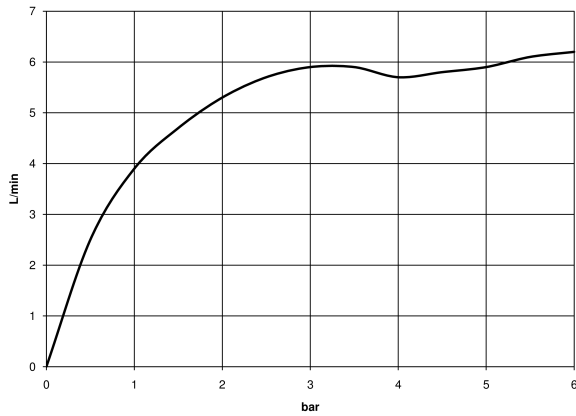

LISSÉ eSET Touchfree Basin mixer without pop-up waste without temperature setting - Chrome

---

LISSÉ

ST 010 100 2845

ST 010 100 2845  
mm [inches]

**Flow rate chart**

**Certificates**

LGA\_29120.