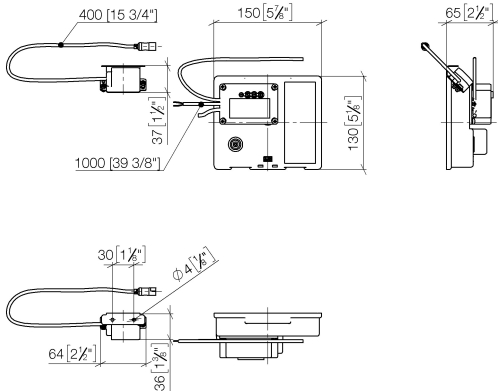

Required miscellaneous

eSET Touchfree Basin mixer with temperature setting for combining with free-standing fittings - 35 740 970 90

Required miscellaneous

eSET Touchfree Basin mixer with temperature setting for combining with wall-mounted fittings - 35 741 970 90

- max. recess depth 125 mm
- min. recess depth 90 mm

Recommended miscellaneous

Extension for Touchfree 500 mm - 12 765 970 90

ST 010 105 7882
mm [inches]

Certificates

LGA_29120.	WRAS_1906116.	IAPMO_EGS.	CE000001_eSet_Tou chfree_20171206_D E_signed.	CE000002_eSet_Tou chfree_20171206_E N_signed.
LGA_29119.				

ST 010 105 7882

Fits: TARA, META

- 166mm projection
- pivotable spout 360°
- circular, air-enriched flow
- height of mixer 285 mm
- height up to aerator 163 mm
- hole diameter 35 mm
- rosette Ø 60 mm
- 2x screw-in M 10 x 1 pressure hose, leak-tested
- 1/2" connection
- max. flow 7 l/min
- lead-free
- This product can help a building meet the requirements of Green Building Rating Systems, e.g. LEED®, BREEAM®, DGNB
- WRAS 1909064