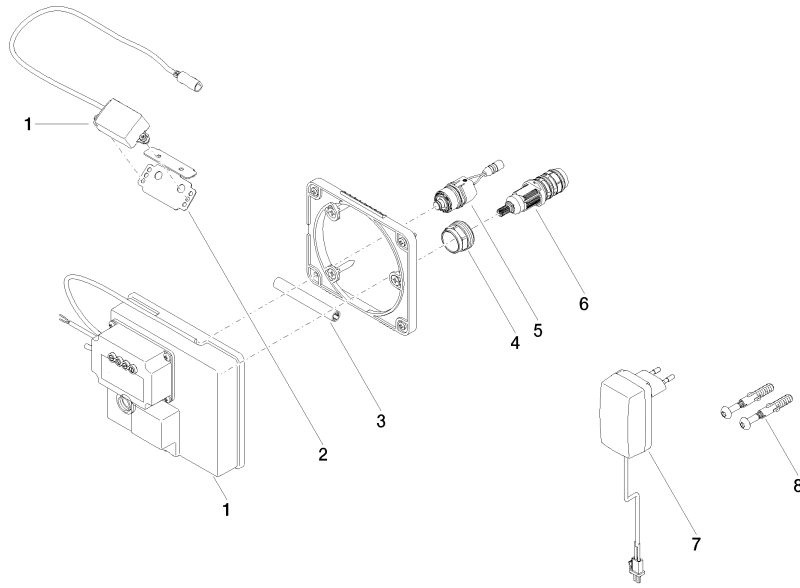

- max. recess depth 125 mm
- min. recess depth 90 mm

Recommended miscellaneous

Extension for Touchfree 500 mm - 12 765 970 90

ST 010 105 7882
mm [inches]

Certificates

LGA_29120.	WRAS_1906116.	IAPMO_EGS.	CE000001_eSet_Tou chfree_20171206_D E_signed.	CE000002_eSet_Tou chfree_20171206_E N_signed.
LGA_29119.				

ST 010 105 7882

Spare parts list

No.	Item Number	Name	Quantity used	Delivery time
1	90 10 01 177 00 90	electronic accessories	1	2
2	90 17 20 199 00 90	holder	1	2
3	90 23 01 124 00 90	sleeve	1	2
4	09 23 10 129 90	nut	1	2
5	04 30 50 079 00 90	valve	1	2
6	90 15 02 013 00 90	cartridge	1	2
7	04 10 01 246 00 90	electronic accessories	1	2
8	04 30 31 024 01 90	fixing set	1	2

ST 010 105 7882

Fits: TARA, META

- 166mm projection
- pivotable spout 360°
- circular, air-enriched flow
- height of mixer 285 mm
- height up to aerator 163 mm
- hole diameter 35 mm
- rosette Ø 60 mm
- 2x screw-in M 10 x 1 pressure hose, leak-tested
- 1/2" connection
- max. flow 7 l/min
- lead-free
- This product can help a building meet the requirements of Green Building Rating Systems, e.g. LEED®, BREEAM®, DGNB
- WRAS 1909064