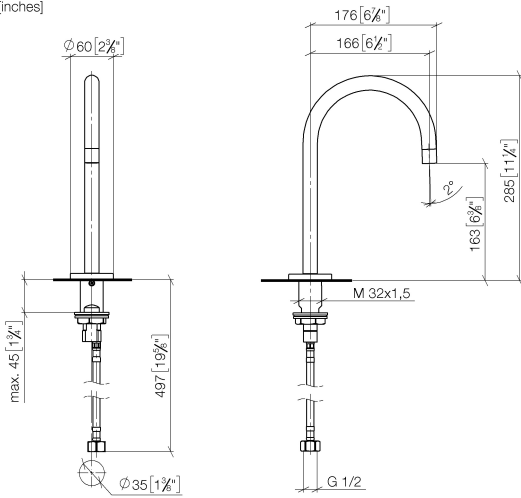

ST 010 105 7882

Spare parts list

No.	Item Number	Name	Quantity used	Delivery time
1	90 10 01 177 00 90	electronic accessories	1	2
2	90 17 20 199 00 90	holder	1	2
3	90 23 01 124 00 90	sleeve	1	2
4	09 23 10 129 90	nut	1	2
5	04 30 50 079 00 90	valve	1	2
6	90 15 02 013 00 90	cartridge	1	2
7	04 10 01 246 00 90	electronic accessories	1	2
8	04 30 31 024 01 90	fixing set	1	2

ST 010 105 7882

Fits: TARA, META

- 166mm projection
- pivotable spout 360°
- circular, air-enriched flow
- height of mixer 285 mm
- height up to aerator 163 mm
- hole diameter 35 mm
- rosette Ø 60 mm
- 2x screw-in M 10 x 1 pressure hose, leak-tested
- 1/2" connection
- max. flow 7 l/min
- lead-free
- This product can help a building meet the requirements of Green Building Rating Systems, e.g. LEED®, BREEAM®, DGNB
- WRAS 1909064

For Touchfree control please order eSet Touchfree
WITH or WITHOUT temperature adjustment

eSET Touchfree Basin mixer without pop-up waste with temperature setting - Chrome

TARA

ST 010 105 7882

ST 010 105 7882
mm [inches]

Flow rate chart

Certificates

LGA_29120.

WRAS_1909064.

GDV_0400289.

ST 010 105 7882

Spare parts list

No.	Item Number	Name	Quantity used	Delivery time
1	90 28 22 319 00-00	spout	1	10
2	09 27 89 114-00	rosette	1	10
3	09 30 30 037 90	screw	1	2
4	09 30 22 027 90	connection	1	60
5	09 14 10 130 90	seal	1	2
6	09 11 10 055 10 90	connection	1	2
7	90 14 10 060 00 90	seal	1	2
8	09 31 20 065 90	plug	1	2
9	04 30 04 019 00 90	hose	1	2
10	04 23 10 009 01 90	fixing set	1	2