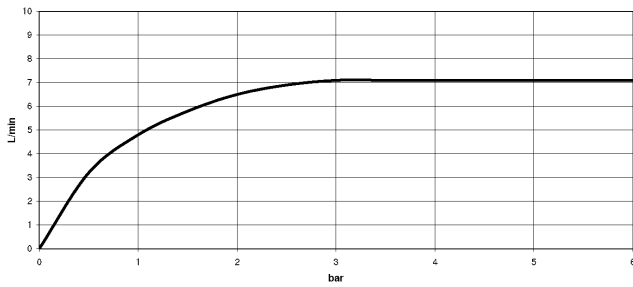

ST 010 105 7882

Fits: TARA, META

- 166mm projection
- pivotable spout 360°
- circular, air-enriched flow
- height of mixer 285 mm
- height up to aerator 163 mm
- hole diameter 35 mm
- rosette Ø 60 mm
- 2x screw-in M 10 x 1 pressure hose, leak-tested
- 1/2" connection
- max. flow 7 l/min
- lead-free
- This product can help a building meet the requirements of Green Building Rating Systems, e.g. LEED®, BREEAM®, DGNB
- WRAS 1909064

For Touchfree control please order eSet Touchfree
WITH or WITHOUT temperature adjustment

eSET Touchfree Basin mixer without pop-up waste with temperature setting - Chrome

TARA

ST 010 105 7882

ST 010 105 7882
mm [inches]

Flow rate chart

Certificates

LGA_29120.

WRAS_1909064.

GDV_0400289.

ST 010 105 7882

Spare parts list

No.	Item Number	Name	Quantity used	Delivery time
1	90 28 22 319 00-00	spout	1	10
2	09 27 89 114-00	rosette	1	10
3	09 30 30 037 90	screw	1	2
4	09 30 22 027 90	connection	1	60
5	09 14 10 130 90	seal	1	2
6	09 11 10 055 10 90	connection	1	2
7	90 14 10 060 00 90	seal	1	2
8	09 31 20 065 90	plug	1	2
9	04 30 04 019 00 90	hose	1	2
10	04 23 10 009 01 90	fixing set	1	2