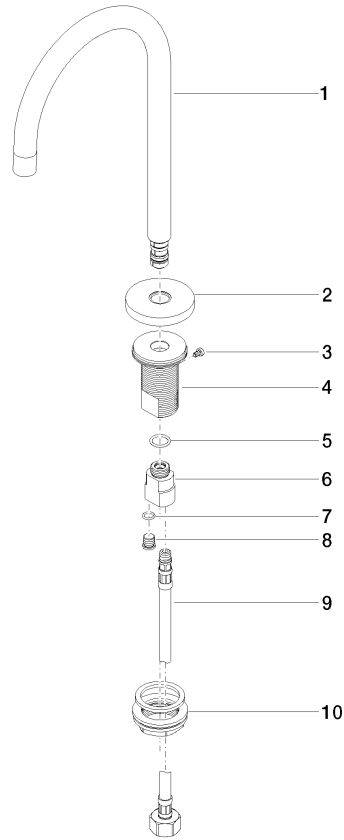

ST 010 105 7882

Spare parts list

No.	Item Number	Name	Quantity used	Delivery time
1	90 10 01 177 00 90	electronic accessories	1	2
2	90 17 20 199 00 90	holder	1	2
3	90 23 01 124 00 90	sleeve	1	2
4	09 23 10 129 90	nut	1	2
5	04 30 50 079 00 90	valve	1	2
6	90 15 02 013 00 90	cartridge	1	2
7	04 10 01 246 00 90	electronic accessories	1	2
8	04 30 31 024 01 90	fixing set	1	2

ST 010 105 7882

Fits: TARA, META

- 166mm projection
- pivotable spout 360°
- circular, air-enriched flow
- height of mixer 285 mm
- height up to aerator 163 mm
- hole diameter 35 mm
- rosette Ø 60 mm
- 2x screw-in M 10 x 1 pressure hose, leak-tested
- 1/2" connection
- max. flow 7 l/min
- lead-free
- This product can help a building meet the requirements of Green Building Rating Systems, e.g. LEED®, BREEAM®, DGNB
- WRAS 1909064

For Touchfree control please order eSet Touchfree
WITH or WITHOUT temperature adjustment

eSET Touchfree Basin mixer without pop-up waste with temperature setting - Chrome

TARA

ST 010 105 7882

ST 010 105 7882
mm [inches]

Flow rate chart

Certificates

LGA_29120.

WRAS_1909064.

GDV_0400289.

ST 010 105 7882

Spare parts list

No.	Item Number	Name	Quantity used	Delivery time
1	90 28 22 319 00-00	spout	1	10
2	09 27 89 114-00	rosette	1	10
3	09 30 30 037 90	screw	1	2
4	09 30 22 027 90	connection	1	60
5	09 14 10 130 90	seal	1	2
6	09 11 10 055 10 90	connection	1	2
7	90 14 10 060 00 90	seal	1	2
8	09 31 20 065 90	plug	1	2
9	04 30 04 019 00 90	hose	1	2
10	04 23 10 009 01 90	fixing set	1	2