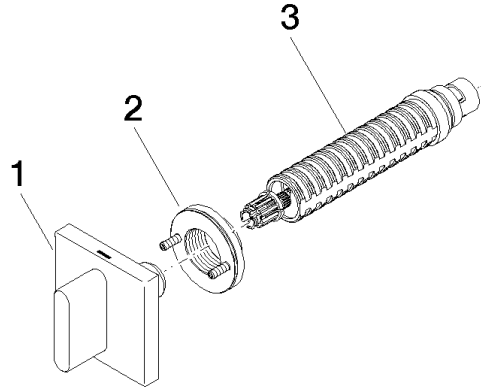

ST 010 201 0705
Parts for other
finishes can be found
here: [Chrome](#)

Spare parts list

No.	Item Number	Name	Quantity used	Delivery time
1	90 20 70 051 03-46	handle (hot)	1	30
2	90 21 02 108 00 90	disc	1	2
3	90 90 03 142 00 90	top	1	2