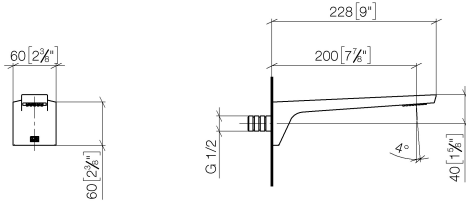

ST 010 201 0705
mm [inches]