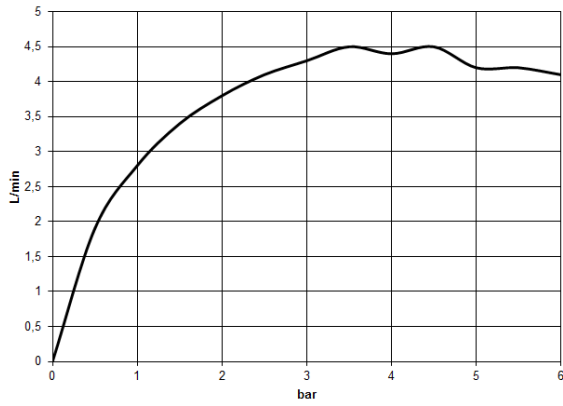

Flow rate chart

Certificates

IAPMO_N-4976. IAPMO_6397.