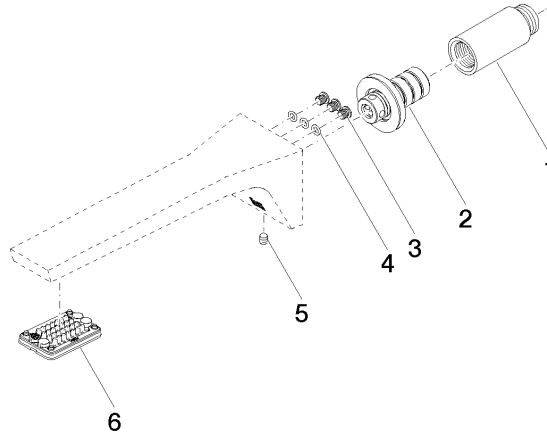

Flow rate chart

Certificates

IAPMO_N-4976. IAPMO_6397.

**CL.1 Wall-mounted basin mixer without pop-up waste - Brushed Champagne
(22kt Gold)**

CL.1

ST 010 201 0705
Parts for other
finishes can be found
here: Chrome

Spare parts list

No.	Item Number	Name	Quantity used	Delivery time
1	09 24 03 081 10 90	extension	1	2
2	90 24 03 108 01 90	nipple set	1	2
3	09 30 30 113 20 90	screw	3	2
4	09 14 10 001 90	seal	3	2
5	90 31 11 004 00 90	pin	1	2
6	90 11 02 297 00 90	aerator	1	2