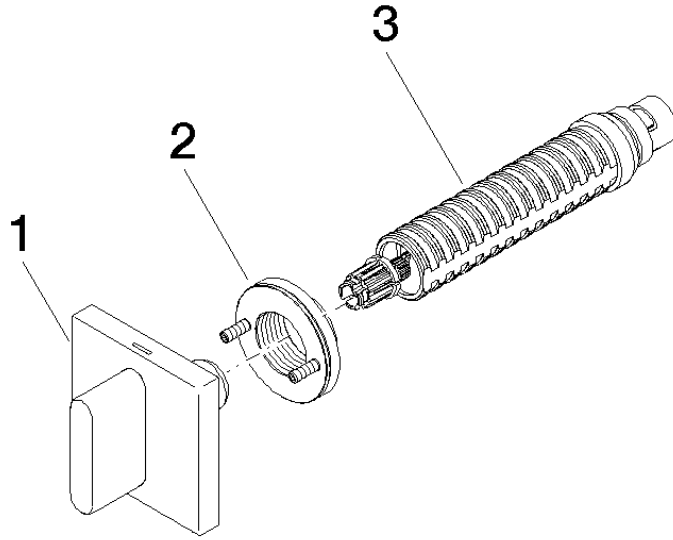

ST 010 201 0705

Spare parts list

No.	Item Number	Name	Quantity used	Delivery time
1	90 20 70 051 02-46	handle (cold)	1	30
2	90 21 02 108 00 90	disc	1	2
3	90 90 03 143 00 90	top	1	2