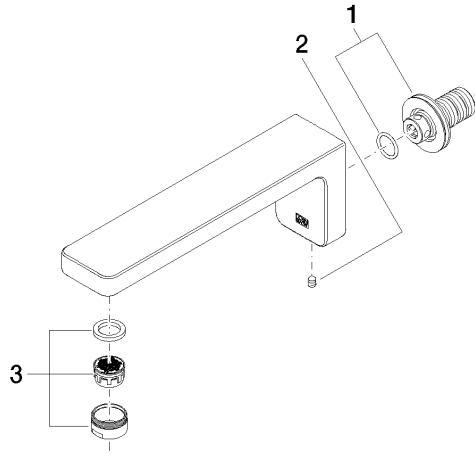

**LULU eSET Touchfree Basin mixer without pop-up waste without temperature setting - Chrome**

LULU

ST 010 202 2710

- 200mm projection
- fixed spout
- circular, air-enriched flow
- hole diameter 40 mm
- 1/2" connection
- plug-link mounting
- max. flow 7 l/min
- lead-free
- This product can help a building meet the requirements of Green Building Rating Systems, e.g. LEED®, BREEAM®, DGNB

For Touchfree control please order eSet Touchfree WITH or WITHOUT temperature adjustment

**Recommended miscellaneous**

**Concealed wall elbow -**

35 085 970 90

- max. recess depth 163 mm
- min. recess depth 90 mm

LULU eSET Touchfree Basin mixer without pop-up waste without temperature setting - Chrome

---

LULU

ST 010 202 2710

ST 010 202 2710  
mm [inches]

**Flow rate chart**

**Certificates**

WRAS\_1906062. LGA\_29119.

Spare parts list

| No. | Item Number        | Name       | Quantity used | Delivery time |
|-----|--------------------|------------|---------------|---------------|
| 1   | 90 24 03 108 00 90 | nipple set | 1             | 2             |
| 2   | 90 31 11 004 00 90 | pin        | 1             | 2             |
| 3   | 90 23 01 118 01-00 | aerator    | 1             | 10            |