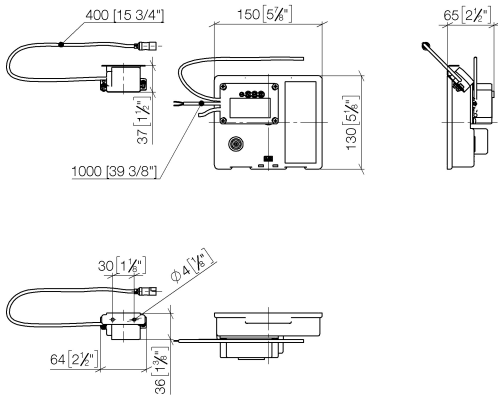

## Required miscellaneous

**eSET Touchfree Basin mixer without temperature setting for combining with wall-mounted fittings -**

35 743 970 90

- min. recess depth 90 mm
- max. recess depth 125 mm

## Recommended miscellaneous

**Extension for Touchfree 500 mm -** 12 765 970 90

ST 010 202 2710  
mm [inches]

**Certificates**

|            |               |            |   |   |
|------------|---------------|------------|---|---|
| LGA_29120. | WRAS_1906116. | IAPMO_EGS. | CE000001_eSet_Tou<br>chfree_20171206_D<br>E_signed. | CE000002_eSet_Tou<br>chfree_20171206_E<br>N_signed. |
| LGA_29119. |               |            |   |   |

**LULU eSET Touchfree Basin mixer without pop-up waste without temperature setting - Chrome**

LULU

ST 010 202 2710

- 200mm projection
- fixed spout
- circular, air-enriched flow
- hole diameter 40 mm
- 1/2" connection
- plug-link mounting
- max. flow 7 l/min
- lead-free
- This product can help a building meet the requirements of Green Building Rating Systems, e.g. LEED®, BREEAM®, DGNB