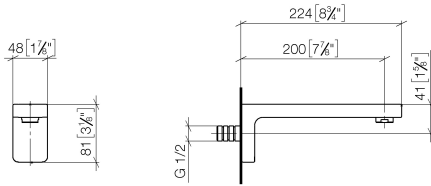

**LULU eSET Touchfree Basin mixer without pop-up waste without temperature setting - Chrome**

LULU

ST 010 202 2710

- 200mm projection
- fixed spout
- circular, air-enriched flow
- hole diameter 40 mm
- 1/2" connection
- plug-link mounting
- max. flow 7 l/min
- lead-free
- This product can help a building meet the requirements of Green Building Rating Systems, e.g. LEED®, BREEAM®, DGNB

For Touchfree control please order eSet Touchfree WITH or WITHOUT temperature adjustment

**Recommended miscellaneous**

**Concealed wall elbow -**

35 085 970 90

- max. recess depth 163 mm
- min. recess depth 90 mm

LULU eSET Touchfree Basin mixer without pop-up waste without temperature setting - Chrome

---

LULU

ST 010 202 2710

ST 010 202 2710  
mm [inches]

**Flow rate chart**

**Certificates**

WRAS\_1906062. LGA\_29119.