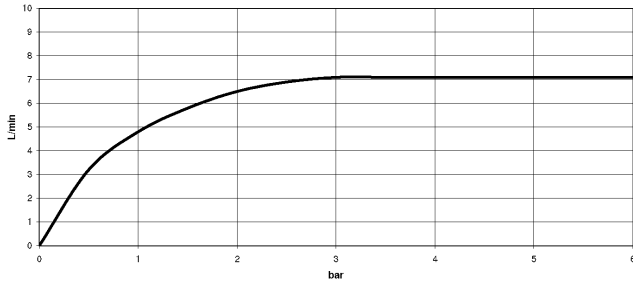

For Touchfree control please order eSet Touchfree WITH or WITHOUT temperature adjustment

**Recommended miscellaneous**

**Concealed wall elbow -**

35 085 970 90

- max. recess depth 163 mm
- min. recess depth 90 mm

LULU eSET Touchfree Basin mixer without pop-up waste without temperature setting - Chrome

---

LULU

ST 010 202 2710

ST 010 202 2710  
mm [inches]

**Flow rate chart**

**Certificates**

WRAS\_1906062. LGA\_29119.