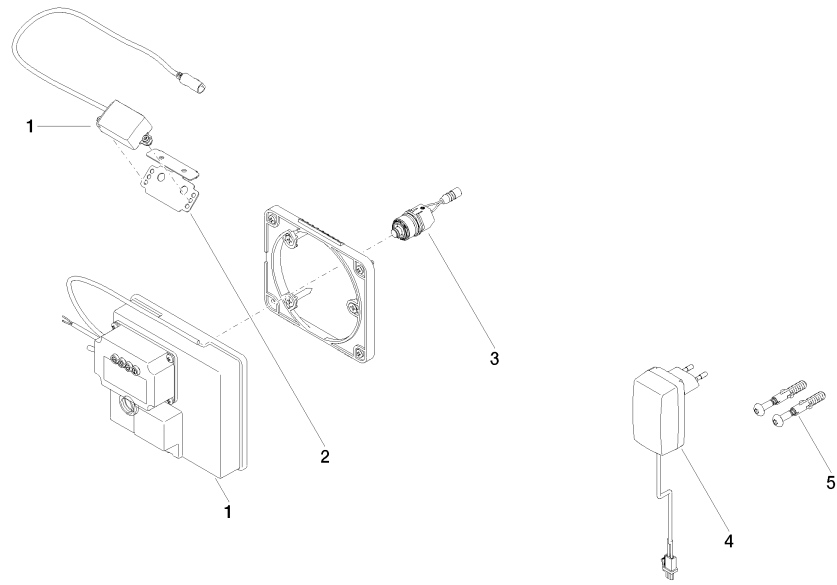

SYMETRICS eSET Touchfree Basin mixer without pop-up waste without temperature setting - Chrome

ST 010 205 4980

Spare parts list

No.	Item Number	Name	Quantity used	Delivery time
1	90 10 01 177 00 90	electronic accessories	1	2
2	90 17 20 199 00 90	holder	1	2
3	04 30 50 079 00 90	valve	1	2
4	04 10 01 050 00 90	power supply	1	60
5	04 30 31 024 01 90	fixing set	1	2