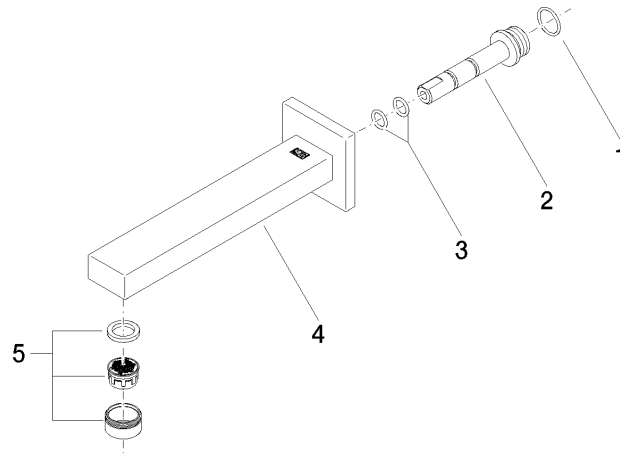

SYMETRICS eSET Touchfree Basin mixer without pop-up waste without temperature setting - Chrome

ST 010 205 4980

- 185mm projection
- fixed spout
- circular, air-enriched flow
- hole diameter 37 mm
- rosette 60 x 60 mm
- 1/2" connection
- plug-link mounting
- max. flow 7 l/min
- lead-free
- WRAS 1904065

SYMETRICS eSET Touchfree Basin mixer without pop-up waste without temperature setting - Chrome

ST 010 205 4980

SYMETRICS eSET Touchfree Basin mixer without pop-up waste without temperature setting - Chrome

ST 010 205 4080
mm [inches]

Flow rate chart

Certificates

LGA_18592.

WRAS_1904065.

SYMETRICS eSET Touchfree Basin mixer without pop-up waste without temperature setting - Chrome

ST 010 205 4980

Spare parts list

No.	Item Number	Name	Quantity used	Delivery time
1	09 14 10 053 90	seal	1	2
2	09 24 04 135 90	nipple	1	2
3	09 14 10 008 90	seal	2	2
4	90 11 68 004 00-00	spout	1	10
5	90 23 01 029 02-00	aerator	1	10