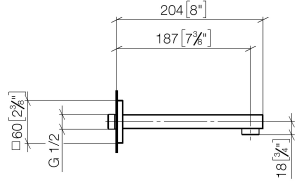

SYMETRICS eSET Touchfree Basin mixer without pop-up waste without temperature setting - Chrome

ST 010 205 4980

- 185mm projection
- fixed spout
- circular, air-enriched flow
- hole diameter 37 mm
- rosette 60 x 60 mm
- 1/2" connection
- plug-link mounting
- max. flow 7 l/min
- lead-free
- WRAS 1904065

For Touchfree control please order eSet Touchfree WITH or WITHOUT temperature adjustment

Recommended miscellaneous

Concealed wall elbow -

35 085 970 90

- max. recess depth 163 mm
- min. recess depth 90 mm

ST 010 205 4080
mm [inches]

Flow rate chart

Certificates

LGA_18592.

WRAS_1904065.

SYMETRICS eSET Touchfree Basin mixer without pop-up waste without temperature setting - Chrome

ST 010 205 4980

Spare parts list

No.	Item Number	Name	Quantity used	Delivery time
1	09 14 10 053 90	seal	1	2
2	09 24 04 135 90	nipple	1	2
3	09 14 10 008 90	seal	2	2
4	90 11 68 004 00-00	spout	1	10
5	90 23 01 029 02-00	aerator	1	10