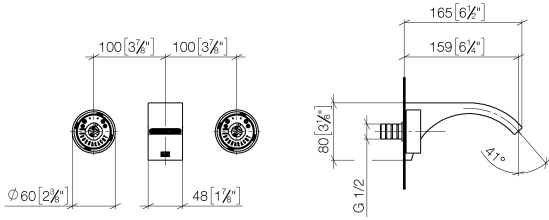

ST 010 206 2811

- 160mm projection
- fixed spout
- rectangular, air-enriched flow
- hole diameter valve 37 mm
- hole diameter spout 37 mm
- handle Ø 60mm
- max. flow 4.5 l/min
- lead-free
- with hot / cold marking
- This product can help a building meet the requirements of Green Building Rating Systems, e.g. LEED®, BREEAM®, DGNB

Required miscellaneous

- Concealed wall-mounted mixer centred spout -** 35 700 970 90
- max. recess depth 145 mm
  - min. recess depth 85 mm

Required miscellaneous

- Concealed wall-mounted mixer variable positioning -** 35 720 970 90
- min. recess depth 85 mm
  - max. recess depth 145 mm

ST 010 206 2811

mm [inches]

**Flow rate chart**

**Certificates**

WRAS\_2111006. IAPMO\_N-4976 (2). IAPMO\_8834 (2). IAPMO\_6397 (2). IAPMO\_4976 (1).

LGA\_38121.

ST 010 206 2811

Spare parts list