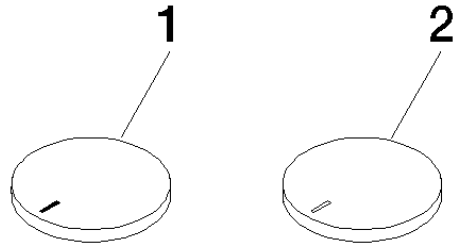

## CYO Wall-mounted basin mixer without pop-up waste - Brushed Platinum

---

CYO

ST 010 206 2811

ST 010 206 2811

Parts for other finishes can be found here: [Chrome](#)

Spare parts list

No.	Item Number	Name	Quantity used	Delivery time
1	11 183 811-06	CYO Handle insert hot - Brushed Platinum	1	10
2	11 184 811-06	CYO Handle insert cold - Brushed Platinum	1	10