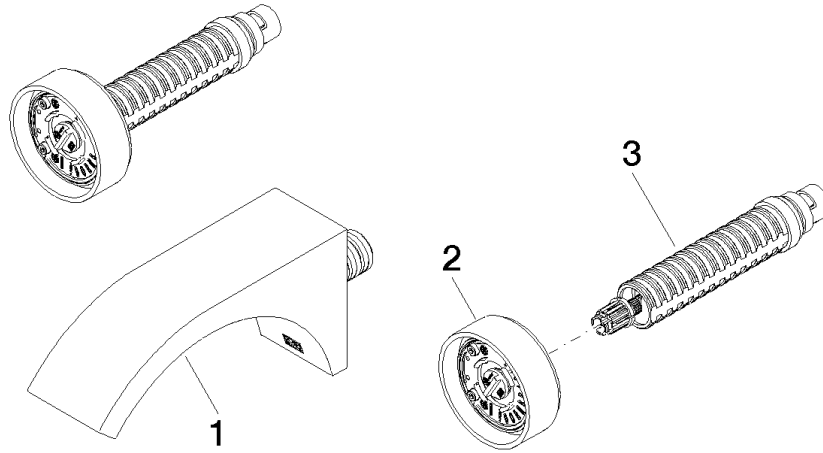

ST 010 206 2R11

Spare parts list

No.	Item Number	Name	Quantity used	Delivery time
1	13 800 811-36	CYO Wall-mounted basin spout without pop-up waste - Platinum / Brushed Platinum	1	20
2	90 18 40 290 00-36	handle	1	20
3	90 90 03 171 01 90	top	1	2