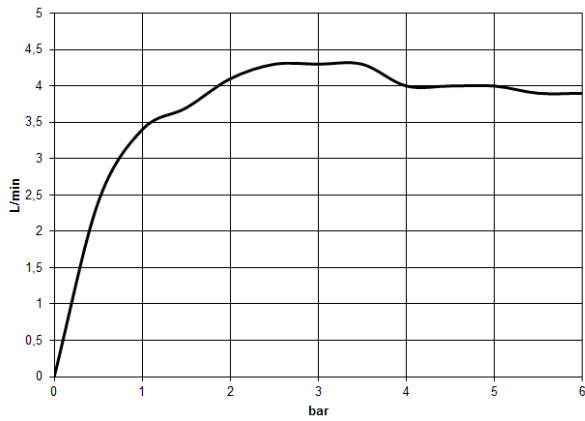

CYO Wall-mounted basin mixer without pop-up waste - Platinum / Brushed
Platinum

CYO

ST 010 206 2811

ST 010 206 2R11
mm [inches]

Flow rate chart

Certificates

WRAS_2111006. IAPMO_N-4976 (2). IAPMO_6397 (2). LGA_38121.