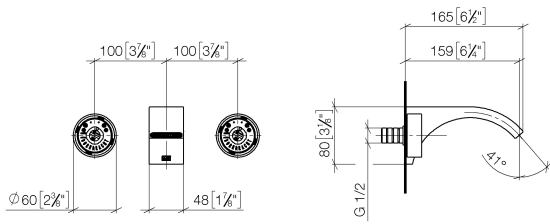

ST 010 206 2R11
mm [inches]