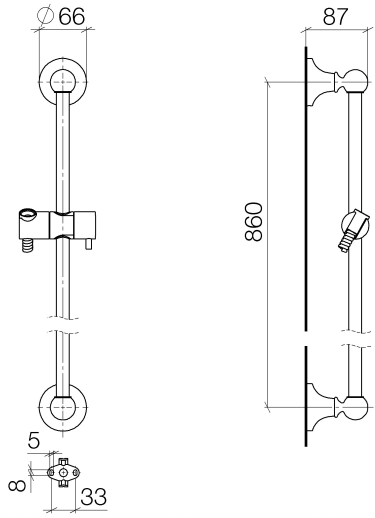

ST 050 200 1360

- slide bar
- Pipe diameter 18 mm
- rosette Ø 60 mm
- gauge 850 mm
- metal shower hose 1750mm with integrated anti-twist protection
- shower hose connector 1/2"
- COMPACT RAIN, max. flow rate 9 l/min (at 3 bar)
- spray head Ø 64mm
- This product can help a building meet the requirements of Green Building Rating Systems, e.g. LEED®, BREEAM®, DGNB

ST 050 200 1360

- slide bar
- Pipe diameter 18 mm
- rosette Ø 60 mm
- gauge 850 mm
- metal shower hose 1750mm with integrated anti-twist protection
- shower hose connector 1/2"
- WRAS 2009048

This article does not include a hand shower!

Required miscellaneous

	MADISON Hand shower - Platinum •spray head Ø 95mm •Hand shower see page {PAGE} •Three settings: COMPACT RAIN, COMPACT SOFT FLOW, COMPACT AQUAPRESSURE FLOW, max. flow rate l/min (at 3 bar)	28 002 978-08
---	---	---------------

ST 050 200 1360

Certificates

WRAS_2009048. IAPMO_4976 (4).

ST 050 200 1360

Spare parts list

No.	Item Number	Name	Quantity used	Delivery time
1	90 17 20 708 00 90	fixing set	2	2
2	09 30 30 048 90	screw	2	2
3	09 17 20 016-08	holder	2	40
4	09 31 11 144 90	pin	2	2
5	09 31 11 002 90	pin	2	2
6	09 21 40 020-08	connection	2	60
7	09 18 40 009 90	sleeve	2	2
8	08 28 22 596-08	pipe	1	40
9	12 580 970-08	Slide unit - Platinum	1	40
10	28 204 970-08	Metal shower hose 1/2" x 1/2" x 1750 mm - Platinum	1	40