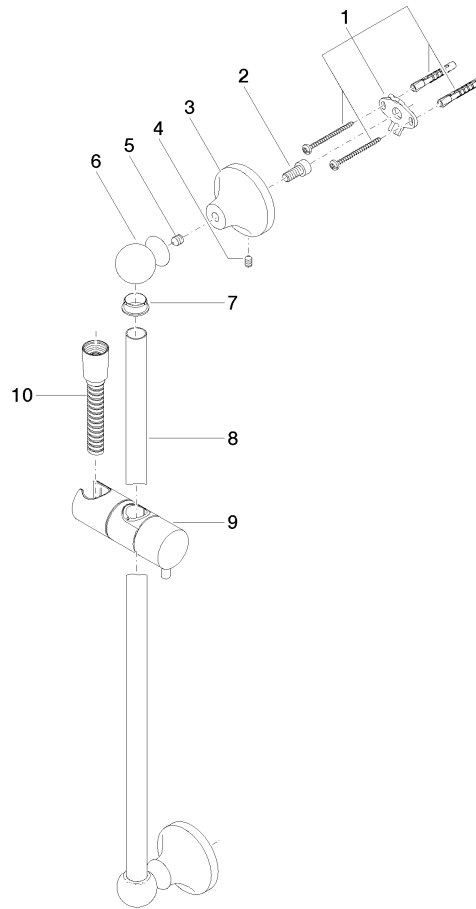

ST 050 200 1360

- slide bar
- Pipe diameter 18 mm
- rosette Ø 60 mm
- gauge 850 mm
- metal shower hose 1750mm with integrated anti-twist protection
- shower hose connector 1/2"
- COMPACT RAIN, max. flow rate 9 l/min (at 3 bar)
- spray head Ø 64mm
- This product can help a building meet the requirements of Green Building Rating Systems, e.g. LEED®, BREEAM®, DGNB

ST 050 200 1360

- slide bar
- Pipe diameter 18 mm
- rosette Ø 60 mm
- gauge 850 mm
- metal shower hose 1750mm with integrated anti-twist protection
- shower hose connector 1/2"
- WRAS 2009048

This article does not include a hand shower!

Required miscellaneous

	MADISON Hand shower - Platinum •spray head Ø 95mm •Hand shower see page {PAGE} •Three settings: COMPACT RAIN, COMPACT SOFT FLOW, COMPACT AQUAPRESSURE FLOW, max. flow rate l/min (at 3 bar)	28 002 978-08
---	---	---------------

ST 050 200 1360

Certificates

WRAS_2009048. IAPMO_4976 (4).

ST 050 200 1360

Spare parts list

No.	Item Number	Name	Quantity used	Delivery time
1	90 17 20 708 00 90	fixing set	2	2
2	09 30 30 048 90	screw	2	2
3	09 17 20 016-08	holder	2	40
4	09 31 11 144 90	pin	2	2
5	09 31 11 002 90	pin	2	2
6	09 21 40 020-08	connection	2	60
7	09 18 40 009 90	sleeve	2	2
8	08 28 22 596-08	pipe	1	40
9	12 580 970-08	Slide unit - Platinum	1	40
10	28 204 970-08	Metal shower hose 1/2" x 1/2" x 1750 mm - Platinum	1	40