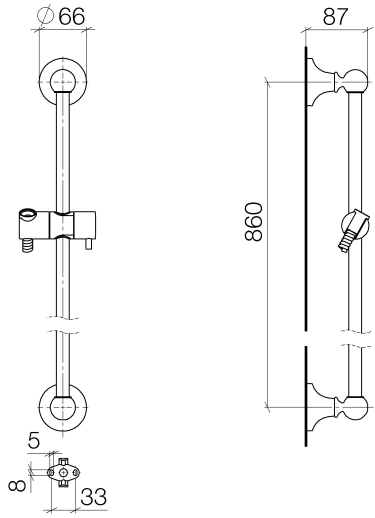

ST 050 200 1360

Certificates

WRAS_2009048. IAPMO_4976 (2).