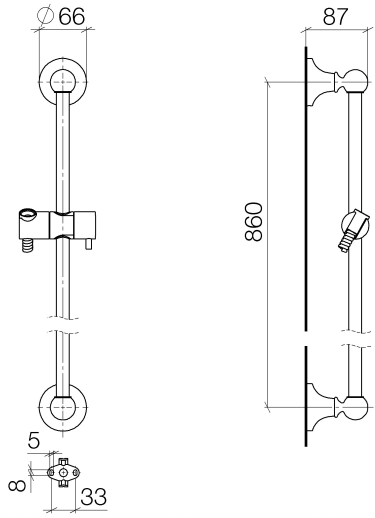

ST 050 200 1360

Certificates

WRAS_2009048.