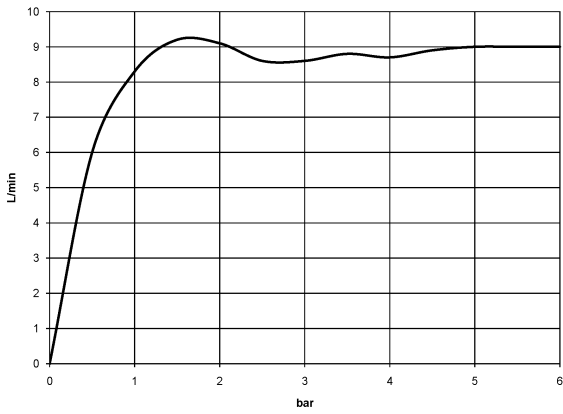

Flow rate chart

Certificates

LGA_8492.

WRAS_240502026.