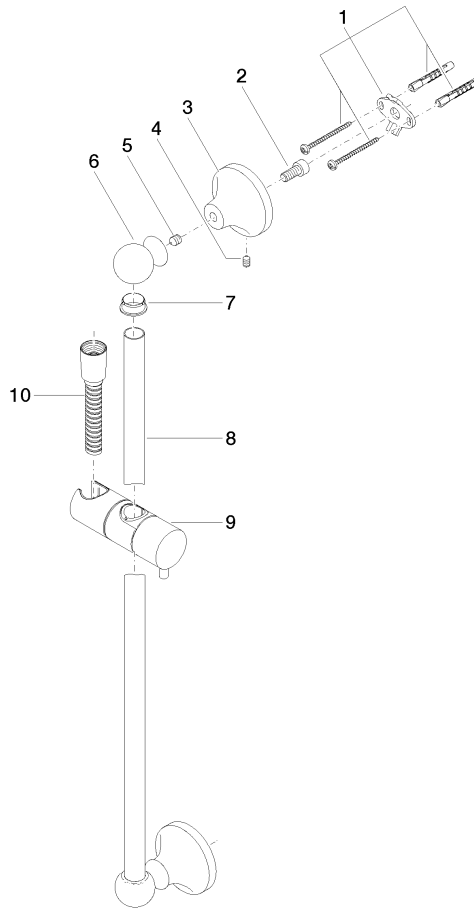

ST 050 200 1360

Spare parts list

No.	Item Number	Name	Quantity used	Delivery time
1	90 17 20 708 00 90	fixing set	2	2
2	09 30 30 048 90	screw	2	2
3	09 17 20 016-28	holder	2	60
4	09 31 11 144 90	pin	2	2
5	09 31 11 002 90	pin	2	2
6	09 21 40 020-28	connection	2	20
7	09 18 40 009 90	sleeve	2	2
8	08 28 22 596-28	pipe	1	20
9	12 580 970-28	Slide unit - Brushed Durabron (23kt Gold)	1	20
10	28 204 970-28	Metal shower hose 1/2" x 1/2" x 1750 mm - Brushed Durabron (23kt Gold)	1	2