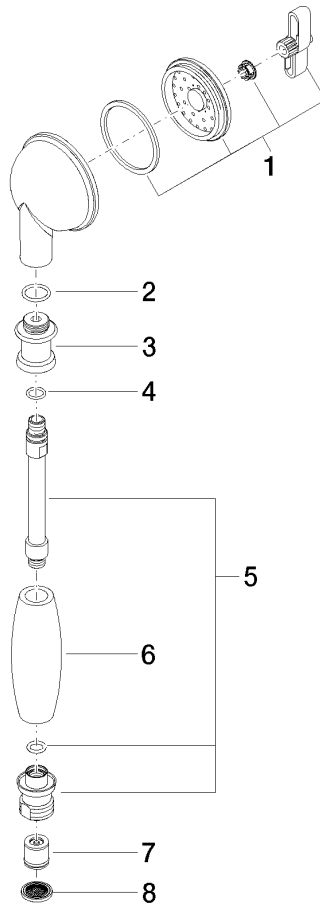

ST 050 200 1360

- slide bar
- Pipe diameter 18 mm
- rosette Ø 60 mm
- gauge 850 mm
- metal shower hose 1750mm with integrated anti-twist protection
- shower hose connector 1/2"
- COMPACT RAIN, max. flow rate 9 l/min (at 3 bar)
- spray head Ø 64mm
- This product can help a building meet the requirements of Green Building Rating Systems, e.g. LEED®, BREEAM®, DGNB

Spare parts list

No.	Item Number	Name	Quantity used	Delivery time
1	90 12 01 010 00 90	set	1	2
2	09 14 10 069 90	seal	1	2
3	09 24 04 059 20-99	nipple	1	30
4	09 14 10 042 90	seal	1	2
5	90 28 22 033 00-99	insert	1	30
6	11 167 820 60	handle	1	2
7	09 23 01 077 90	flow reducer	1	2
8	09 23 01 039 90	sieve	1	2

ST 050 200 1360

- slide bar
- Pipe diameter 18 mm
- rosette Ø 60 mm
- gauge 850 mm
- metal shower hose 1750mm with integrated anti-twist protection
- shower hose connector 1/2"
- WRAS 2009048

This article does not include a hand shower!

No.	Item Number	Name	Quantity used	Delivery time
1	90 17 20 708 00 90	fixing set	2	2
2	09 30 30 048 90	screw	2	2
3	09 17 20 016-99	holder	2	30
4	09 31 11 144 90	pin	2	2
5	09 31 11 002 90	pin	2	2
6	09 21 40 020-99	connection	2	30
7	09 18 40 009 90	sleeve	2	2
8	08 28 22 596-99	pipe	1	30
9	12 580 970-99	Slide unit - Brushed Dark Platinum	1	30
10	28 204 970-99	Metal shower hose 1/2" x 1/2" x 1750 mm - Brushed Dark Platinum	1	2