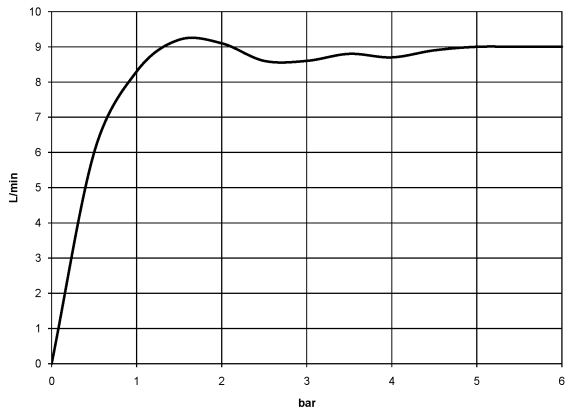

Flow rate chart

Certificates

LGA_8492.

WRAS_240502026.