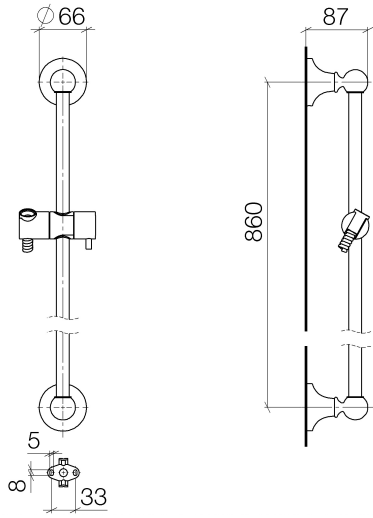

ST 050 200 1360

Certificates

WRAS_2009048. IAPMO_4976 (2).