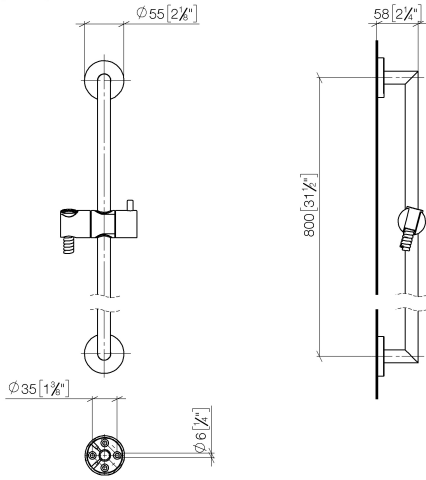

ST 050 201 5660

mm [inches]

Certificates

WRAS_2009048. ACS_20 ACC LY 738. IAPMO_4976 (4).