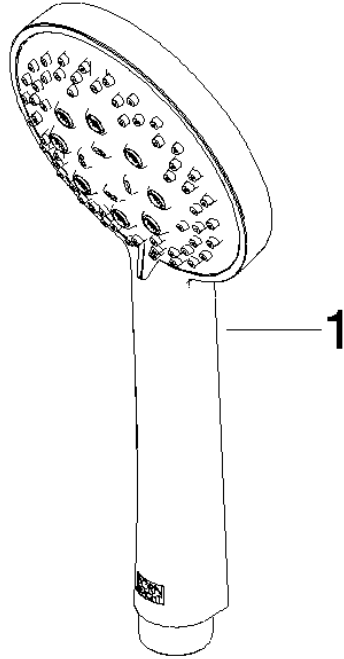

ST 050 201 5660

Fits: TARA, META

- slide bar
- Pipe diameter 18 mm
- rosette Ø 55 mm
- gauge 800 mm
- metal shower hose 1750mm with integrated anti-twist protection
- shower hose connector 3/8"
- Three or five settings: COMPACT RAIN, COMPACT SOFT FLOW, COMPACT AQUAPRESSURE FLOW, max. flow rate 15 l/min (at 3 bar)
- Function from: 7 l/min
- spray head Ø 100mm

Spare parts list

No.	Item Number	Name	Quantity used	Delivery time
1	05 17 62 500 00 90	fixing set	2	2
2	90 14 10 032 00 90	seal	2	2
3	08 27 62 500-00	rosette	2	10
4	05 28 22 590 01-00	bar	1	10
5	12 580 970-00	Slide unit - Chrome	1	10
6	28 322 970-00	Metal shower hose 1/2" x 3/8" x 1750 mm - Chrome	1	2

Shower set - Chrome

TARA

ST 050 201 5660

Shower set - Chrome

TARA

ST 050 201 5660

Shower set - Chrome

TARA

ST 050 201 5660

ST 050 201 5660

mm [inches]

Flow rate chart

Certificates

LGA_29984.

DVGW_DW-
6517DN0129.

WRAS_2210003.