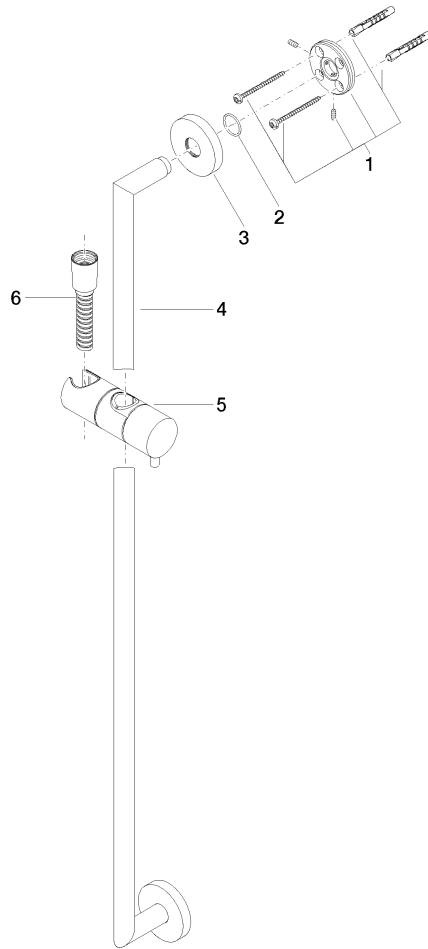

ST 050 201 5660

Fits: TARA, META

- slide bar
- Pipe diameter 18 mm
- rosette Ø 55 mm
- gauge 800 mm
- metal shower hose 1750mm with integrated anti-twist protection
- shower hose connector 3/8"
- Three or five settings: COMPACT RAIN, COMPACT SOFT FLOW, COMPACT AQUAPRESSURE FLOW, max. flow rate 15 l/min (at 3 bar)
- Function from: 7 l/min
- spray head Ø 100mm

## Shower set - Platinum

TARA

ST 050 201 5660

---

ST 050 201 5660

Fits: TARA, META

- slide bar
- Pipe diameter 18 mm
- rosette Ø 55 mm
- gauge 800 mm
- metal shower hose 1750mm with integrated anti-twist protection
- shower hose connector 3/8"

Required miscellaneous

	<b>Hand shower - Platinum</b>	28 018 979-08
--	-------------------------------	---------------

ST 050 201 5660

mm [inches]

Certificates

WRAS\_2009048. ACS\_20 ACC LY 738. IAPMO\_4976 (4).

ST 050 201 5660

Parts for other finishes can be found here: [Chrome](#)

Spare parts list

No.	Item Number	Name	Quantity used	Delivery time
1	05 17 62 500 00 90	fixing set	2	2
2	90 14 10 032 00 90	seal	2	2
3	08 27 62 500-08	rosette	2	40
4	05 28 22 590 01-08	bar	1	40
5	12 580 970-08	Slide unit - Platinum	1	40
6	28 322 970-08	Metal shower hose 1/2" x 3/8" x 1750 mm - Platinum	1	40