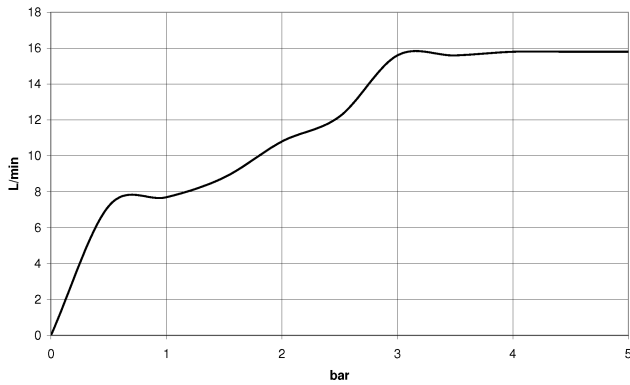

## Shower set - Platinum

TARA

ST 050 201 5660

---

ST 050 201 5660

mm [inches]

### Flow rate chart