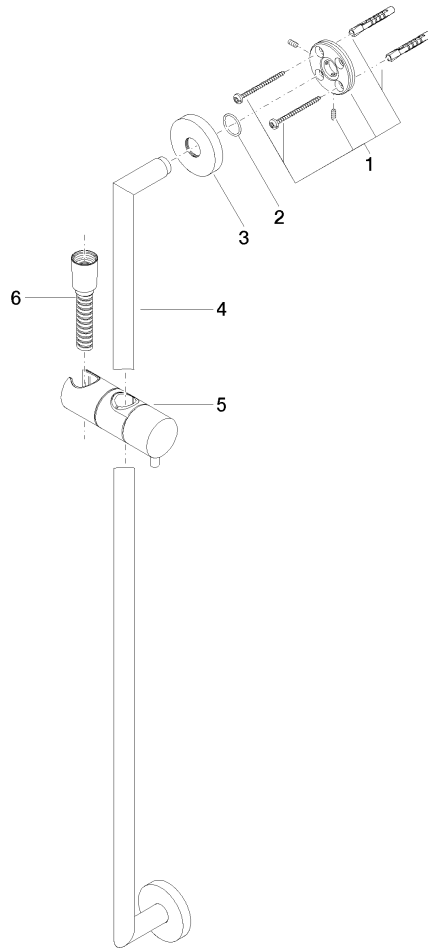

ST 050 201 5660

Fits: TARA, META

- slide bar
- Pipe diameter 18 mm
- rosette Ø 55 mm
- gauge 800 mm
- metal shower hose 1750mm with integrated anti-twist protection
- shower hose connector 3/8"
- Three or five settings: COMPACT RAIN, COMPACT SOFT FLOW, COMPACT AQUAPRESSURE FLOW, max. flow rate 15 l/min (at 3 bar)
- Function from: 7 l/min
- spray head Ø 100mm

## Shower set - Dark Chrome

---

TARA

ST 050 201 5660

ST 050 201 5660

Fits: TARA, META

- slide bar
- Pipe diameter 18 mm
- rosette Ø 55 mm
- gauge 800 mm
- metal shower hose 1750mm with integrated anti-twist protection
- shower hose connector 3/8"

ST 050 201 5660

mm [inches]

ST 050 201 5660

Parts for other finishes can be found here: [Chrome](#)

- Three or five settings: COMPACT RAIN, COMPACT SOFT FLOW, COMPACT AQUAPRESSURE FLOW, max. flow rate 15 l/min (at 3 bar)
- with anti-scale system
- spray head Ø 100mm
- 1/2" connection
- WRAS 1704043
- Function from: 7 l/min

## Shower set - Dark Chrome

TARA

ST 050 201 5660

---

ST 050 201 5660

mm [inches]

Flow rate chart

Certificates