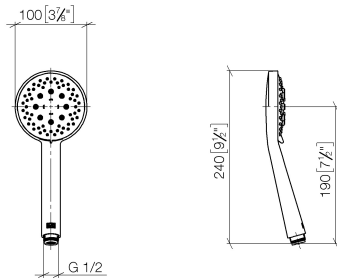

ST 050 201 5660

Fits: TARA, META

- slide bar
- Pipe diameter 18 mm
- rosette Ø 55 mm
- gauge 800 mm
- metal shower hose 1750mm with integrated anti-twist protection
- shower hose connector 3/8"
- Three or five settings: COMPACT RAIN, COMPACT SOFT FLOW, COMPACT AQUAPRESSURE FLOW, max. flow rate 15 l/min (at 3 bar)
- Function from: 7 l/min
- spray head Ø 100mm

## Shower set - Dark Chrome

---

TARA

ST 050 201 5660

ST 050 201 5660

Fits: TARA, META

- slide bar
- Pipe diameter 18 mm
- rosette Ø 55 mm
- gauge 800 mm
- metal shower hose 1750mm with integrated anti-twist protection
- shower hose connector 3/8"

ST 050 201 5660

mm [inches]

ST 050 201 5660

Parts for other finishes can be found here: [Chrome](#)

- Three or five settings: COMPACT RAIN, COMPACT SOFT FLOW, COMPACT AQUAPRESSURE FLOW, max. flow rate 15 l/min (at 3 bar)
- with anti-scale system
- spray head Ø 100mm
- 1/2" connection
- WRAS 1704043
- Function from: 7 l/min

## Shower set - Dark Chrome

TARA

ST 050 201 5660

---

ST 050 201 5660

mm [inches]

Flow rate chart

Certificates