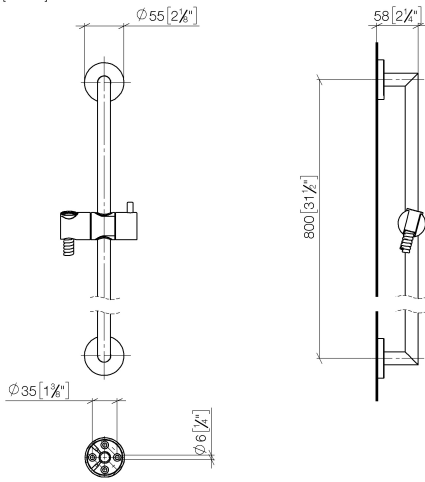

ST 050 201 5660

Fits: TARA, META

- slide bar
- Pipe diameter 18 mm
- rosette Ø 55 mm
- gauge 800 mm
- metal shower hose 1750mm with integrated anti-twist protection
- shower hose connector 3/8"
- Three or five settings: COMPACT RAIN, COMPACT SOFT FLOW, COMPACT AQUAPRESSURE FLOW, max. flow rate 15 l/min (at 3 bar)
- Function from: 7 l/min
- spray head Ø 100mm

## Shower set - Dark Chrome

---

TARA

ST 050 201 5660

ST 050 201 5660

Fits: TARA, META

- slide bar
- Pipe diameter 18 mm
- rosette Ø 55 mm
- gauge 800 mm
- metal shower hose 1750mm with integrated anti-twist protection
- shower hose connector 3/8"

ST 050 201 5660

mm [inches]

ST 050 201 5660

Parts for other finishes can be found here: [Chrome](#)

- Three or five settings: COMPACT RAIN, COMPACT SOFT FLOW, COMPACT AQUAPRESSURE FLOW, max. flow rate 15 l/min (at 3 bar)
- with anti-scale system
- spray head Ø 100mm
- 1/2" connection
- WRAS 1704043
- Function from: 7 l/min

## Shower set - Dark Chrome

TARA

ST 050 201 5660

---

ST 050 201 5660

mm [inches]

Flow rate chart

Certificates