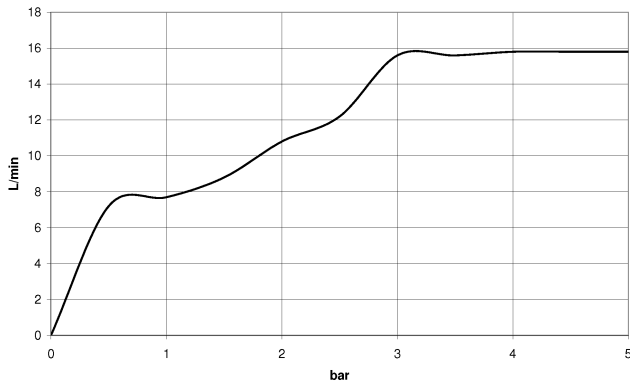

## Shower set - Dark Chrome

TARA

ST 050 201 5660

---

ST 050 201 5660

mm [inches]

Flow rate chart

Certificates