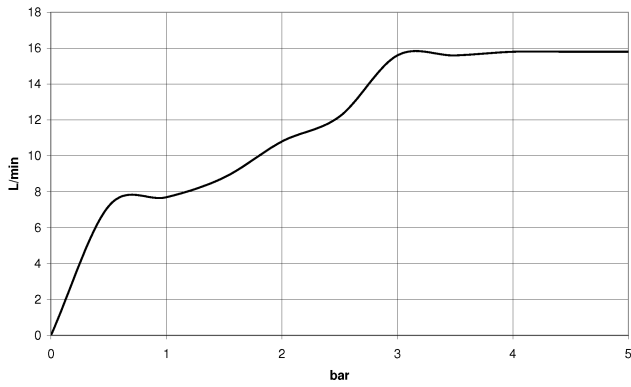

## Shower set - Brushed Light Gold

---

TARA

ST 050 201 5660

ST 050 201 5660

mm [inches]

Flow rate chart

Certificates