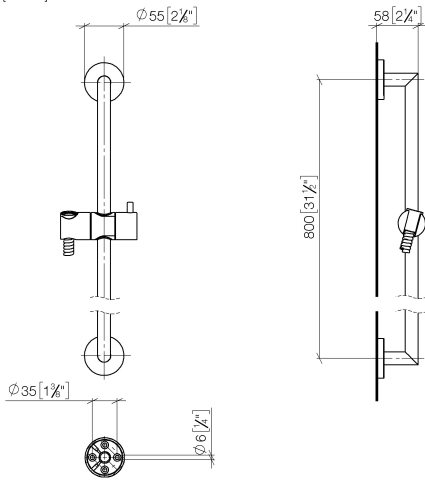

ST 050 201 5660

Fits: TARA, META

- slide bar
- Pipe diameter 18 mm
- rosette Ø 55 mm
- gauge 800 mm
- metal shower hose 1750mm with integrated anti-twist protection
- shower hose connector 3/8"
- Three or five settings: COMPACT RAIN, COMPACT SOFT FLOW, COMPACT AQUAPRESSURE FLOW, max. flow rate 15 l/min (at 3 bar)
- Function from: 7 l/min
- spray head Ø 100mm

## Shower set - Brushed Light Gold

TARA

ST 050 201 5660

---

ST 050 201 5660

Fits: TARA, META

- slide bar
- Pipe diameter 18 mm
- rosette Ø 55 mm
- gauge 800 mm
- metal shower hose 1750mm with integrated anti-twist protection
- shower hose connector 3/8"

Required miscellaneous

- |   |  |               |
|---|--|---------------|
|  | <b>Wall elbow - Brushed Light Gold</b> | 28 450 625-27 |
|---|--|---------------|

Required miscellaneous

- |   |  |               |
|---|--|---------------|
|  | <b>Slide unit - Brushed Light Gold</b> | 12 580 970-27 |
|---|--|---------------|

ST 050 201 5660

mm [inches]

ST 050 201 5660

Spare parts list

No.	Item Number	Name	Quantity used	Delivery time
1	05 17 62 500 00 90	fixing set	2	2
2	90 14 10 032 00 90	seal	2	2
3	08 27 62 500-27	rosette	2	60
4	05 28 22 590 01-27	bar	1	60
5	12 580 970-27	Slide unit - Brushed Light Gold	1	30
6	28 322 970-27	Metal shower hose 1/2" x 3/8" x 1750 mm - Brushed Light Gold	1	30