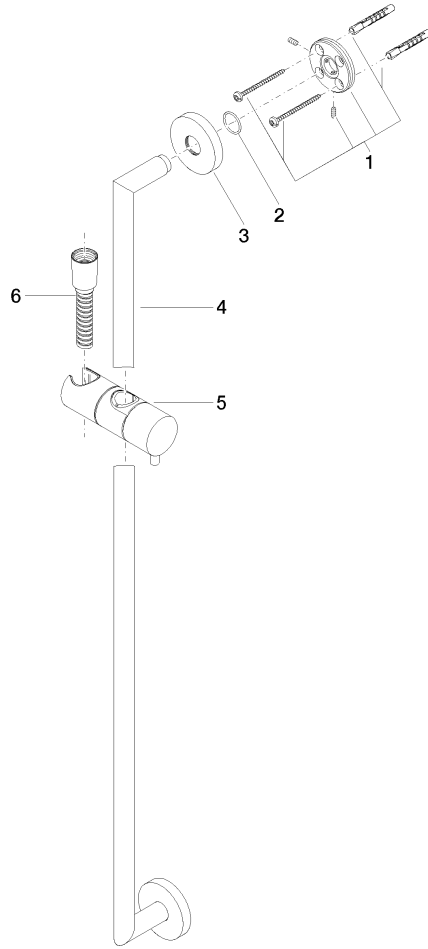

ST 050 201 5660

Fits: TARA, META

- slide bar
- Pipe diameter 18 mm
- rosette Ø 55 mm
- gauge 800 mm
- metal shower hose 1750mm with integrated anti-twist protection
- shower hose connector 3/8"
- Three or five settings: COMPACT RAIN, COMPACT SOFT FLOW, COMPACT AQUAPRESSURE FLOW, max. flow rate 15 l/min (at 3 bar)
- Function from: 7 l/min
- spray head Ø 100mm

ST 050 201 5660

Fits: TARA, META

- slide bar
- Pipe diameter 18 mm
- rosette Ø 55 mm
- gauge 800 mm
- metal shower hose 1750mm with integrated anti-twist protection
- shower hose connector 3/8"

This article does not include a hand shower!

Shower set - Brushed Bronze

TARA

ST 050 201 5660

ST 050 201 5660

mm [inches]

ST 050 201 5660

Parts for other finishes can be found here: [Chrome](#)

Spare parts list

No.	Item Number	Name	Quantity used	Delivery time
1	05 17 62 500 00 90	fixing set	2	2
2	90 14 10 032 00 90	seal	2	2
3	08 27 62 500-42	rosette	2	60
4	05 28 22 590 01-42	bar	1	60
5	12 580 970-42	Slide unit - Brushed Bronze	1	30
6	28 322 970-42	Metal shower hose 1/2" x 3/8" x 1750 mm - Brushed Bronze	1	30