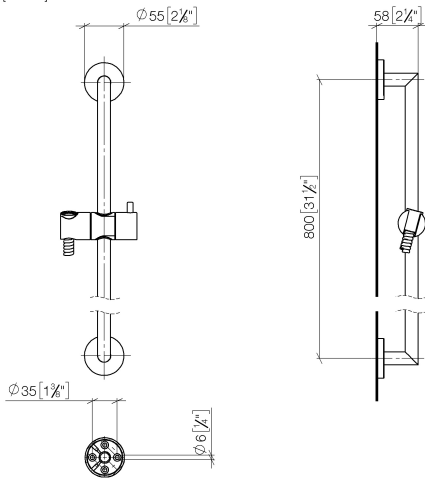

ST 050 201 5660

Fits: TARA, META

- slide bar
- Pipe diameter 18 mm
- rosette Ø 55 mm
- gauge 800 mm
- metal shower hose 1750mm with integrated anti-twist protection
- shower hose connector 3/8"
- Three or five settings: COMPACT RAIN, COMPACT SOFT FLOW, COMPACT AQUAPRESSURE FLOW, max. flow rate 15 l/min (at 3 bar)
- Function from: 7 l/min
- spray head Ø 100mm

ST 050 201 5660

Fits: TARA, META

- slide bar
- Pipe diameter 18 mm
- rosette Ø 55 mm
- gauge 800 mm
- metal shower hose 1750mm with integrated anti-twist protection
- shower hose connector 3/8"

This article does not include a hand shower!

Shower set - Brushed Bronze

TARA

ST 050 201 5660

ST 050 201 5660

mm [inches]

ST 050 201 5660

Parts for other finishes can be found here: [Chrome](#)

Spare parts list

No.	Item Number	Name	Quantity used	Delivery time
1	05 17 62 500 00 90	fixing set	2	2
2	90 14 10 032 00 90	seal	2	2
3	08 27 62 500-42	rosette	2	60
4	05 28 22 590 01-42	bar	1	60
5	12 580 970-42	Slide unit - Brushed Bronze	1	30
6	28 322 970-42	Metal shower hose 1/2" x 3/8" x 1750 mm - Brushed Bronze	1	30