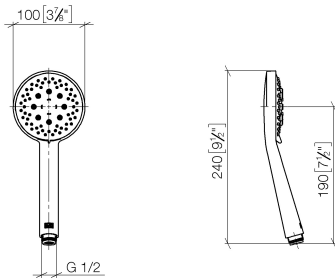

ST 050 201 5660

Fits: TARA, META

- slide bar
- Pipe diameter 18 mm
- rosette Ø 55 mm
- gauge 800 mm
- metal shower hose 1750mm with integrated anti-twist protection
- shower hose connector 3/8"
- Three or five settings: COMPACT RAIN, COMPACT SOFT FLOW, COMPACT AQUAPRESSURE FLOW, max. flow rate 15 l/min (at 3 bar)
- Function from: 7 l/min
- spray head Ø 100mm

Shower set - Brushed Bronze

TARA

ST 050 201 5660

Shower set - Brushed Bronze

TARA

ST 050 201 5660

ST 050 201 5660

mm [inches]

Flow rate chart

Certificates

LGA_29984.

WRAS_2210003.

ST 050 201 5660

Parts for other
finishes can be found
here: [Chrome](#)

Spare parts list

No.	Item Number	Name	Quantity used	Delivery time
1	09 23 01 039 90	sieve	1	2

ST 050 201 5660

Fits: TARA, META

- slide bar
- Pipe diameter 18 mm
- rosette Ø 55 mm
- gauge 800 mm
- metal shower hose 1750mm with integrated anti-twist protection
- shower hose connector 3/8"

This article does not include a hand shower!