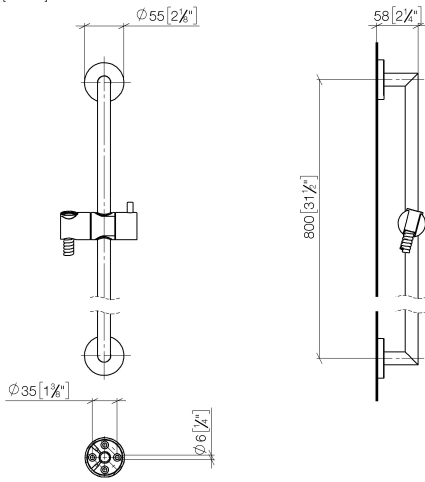

Shower set - Brushed Champagne (22kt Gold)

TARA

ST 050 201 5660

Fits: TARA, META

- slide bar
- Pipe diameter 18 mm
- rosette Ø 55 mm
- gauge 800 mm
- metal shower hose 1750mm with integrated anti-twist protection
- shower hose connector 3/8"
- Three or five settings: COMPACT RAIN, COMPACT SOFT FLOW, COMPACT AQUAPRESSURE FLOW, max. flow rate 15 l/min (at 3 bar)
- Function from: 7 l/min
- spray head Ø 100mm

No.	Item Number	Name	Quantity used	Delivery time
1	09 23 01 039 90	sieve	1	2

Shower set - Brushed Champagne (22kt Gold)

TARA

ST 050 201 5660

Fits: TARA, META

- slide bar
- Pipe diameter 18 mm
- rosette Ø 55 mm
- gauge 800 mm
- metal shower hose 1750mm with integrated anti-twist protection
- shower hose connector 3/8"

Shower set - Brushed Champagne (22kt Gold)

TARA

ST 050 201 5660

ST 050 201 5660

mm [inches]

ST 050 201 5660

Parts for other finishes can be found here: [Chrome](#)

Spare parts list

No.	Item Number	Name	Quantity used	Delivery time
1	05 17 62 500 00 90	fixing set	2	2
2	90 14 10 032 00 90	seal	2	2
3	08 27 62 500-46	rosette	2	30
4	05 28 22 590 01-46	bar	1	30
5	12 580 970-46	Slide unit - Brushed Champagne (22kt Gold)	1	30
6	28 322 970-46	Metal shower hose 1/2" x 3/8" x 1750 mm - Brushed Champagne (22kt Gold)	1	30