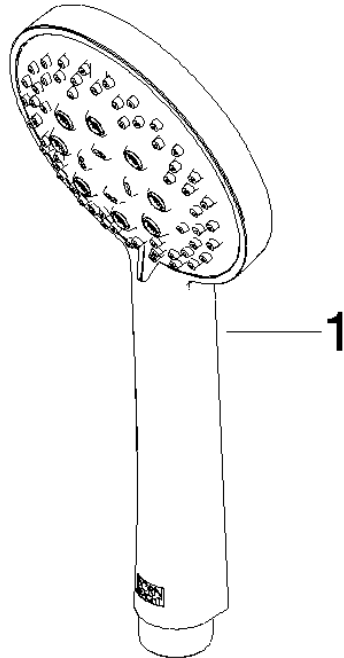

Shower set - Brushed Champagne (22kt Gold)

TARA

ST 050 201 5660

Fits: TARA, META

- slide bar
- Pipe diameter 18 mm
- rosette Ø 55 mm
- gauge 800 mm
- metal shower hose 1750mm with integrated anti-twist protection
- shower hose connector 3/8"
- Three or five settings: COMPACT RAIN, COMPACT SOFT FLOW, COMPACT AQUAPRESSURE FLOW, max. flow rate 15 l/min (at 3 bar)
- Function from: 7 l/min
- spray head Ø 100mm

Flow rate chart

Certificates

LGA_29984.

DVGW_DW-
6517DN0129.

WRAS_2210003.

ST 050 201 5660

Parts for other
finishes can be found
here: [Chrome](#)

Spare parts list

No.	Item Number	Name	Quantity used	Delivery time
1	09 23 01 039 90	sieve	1	2

Shower set - Brushed Champagne (22kt Gold)

TARA

ST 050 201 5660

Fits: TARA, META

- slide bar
- Pipe diameter 18 mm
- rosette Ø 55 mm
- gauge 800 mm
- metal shower hose 1750mm with integrated anti-twist protection
- shower hose connector 3/8"

No.	Item Number	Name	Quantity used	Delivery time
1	05 17 62 500 00 90	fixing set	2	2
2	90 14 10 032 00 90	seal	2	2
3	08 27 62 500-46	rosette	2	30
4	05 28 22 590 01-46	bar	1	30
5	12 580 970-46	Slide unit - Brushed Champagne (22kt Gold)	1	30
6	28 322 970-46	Metal shower hose 1/2" x 3/8" x 1750 mm - Brushed Champagne (22kt Gold)	1	30