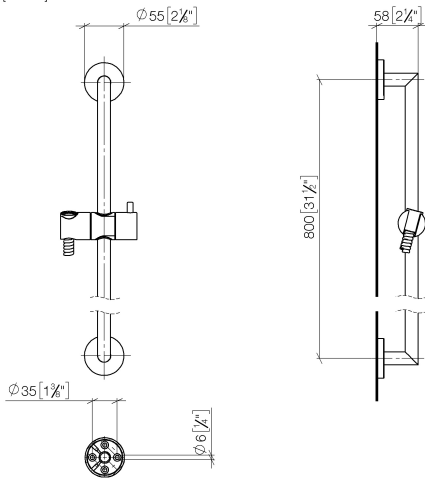

ST 050 201 5660

Fits: TARA, META

- slide bar
- Pipe diameter 18 mm
- rosette Ø 55 mm
- gauge 800 mm
- metal shower hose 1750mm with integrated anti-twist protection
- shower hose connector 3/8"
- Three or five settings: COMPACT RAIN, COMPACT SOFT FLOW, COMPACT AQUAPRESSURE FLOW, max. flow rate 15 l/min (at 3 bar)
- Function from: 7 l/min
- spray head Ø 100mm

Fits: TARA, META

- slide bar
- Pipe diameter 18 mm
- rosette Ø 55 mm
- gauge 800 mm
- metal shower hose 1750mm with integrated anti-twist protection
- shower hose connector 3/8"

This article does not include a hand shower!

ST 050 201 5660

mm [inches]

Certificates

WRAS_2009048. ACS_20 ACC LY 738. IAPMO_4976 (2).

ST 050 201 5660

Parts for other finishes can be found here: [Chrome](#)

Spare parts list

No.	Item Number	Name	Quantity used	Delivery time
1	05 17 62 500 00 90	fixing set	2	2
2	90 14 10 032 00 90	seal	2	2
3	08 27 62 500-93	rosette	2	20
4	05 28 22 590 01-93	bar	1	20
5	12 580 970-93	Slide unit - Brushed Chrome	1	20
6	28 322 970-93	Metal shower hose 1/2" x 3/8" x 1750 mm - Brushed Chrome	1	20

ST 050 201 5660

- Three or five settings: COMPACT RAIN, COMPACT SOFT FLOW, COMPACT AQUAPRESSURE FLOW, max. flow rate 15 l/min (at 3 bar)
- with anti-scale system
- spray head Ø 100mm
- 1/2" connection
- WRAS 1704043
- Function from: 7 l/min