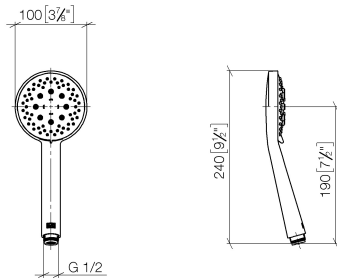

Fits: TARA, META

- slide bar
- Pipe diameter 18 mm
- rosette Ø 55 mm
- gauge 800 mm
- metal shower hose 1750mm with integrated anti-twist protection
- shower hose connector 3/8"

This article does not include a hand shower!

ST 050 201 5660

mm [inches]

Certificates

WRAS_2009048. ACS_20 ACC LY 738. IAPMO_4976 (2).

ST 050 201 5660

Parts for other finishes can be found here: [Chrome](#)

Spare parts list

No.	Item Number	Name	Quantity used	Delivery time
1	05 17 62 500 00 90	fixing set	2	2
2	90 14 10 032 00 90	seal	2	2
3	08 27 62 500-93	rosette	2	20
4	05 28 22 590 01-93	bar	1	20
5	12 580 970-93	Slide unit - Brushed Chrome	1	20
6	28 322 970-93	Metal shower hose 1/2" x 3/8" x 1750 mm - Brushed Chrome	1	20

Shower set - Brushed Chrome

TARA

ST 050 201 5660

Shower set - Brushed Chrome

TARA

ST 050 201 5660

Shower set - Brushed Chrome

TARA

ST 050 201 5660

ST 050 201 5660

mm [inches]

Flow rate chart

Certificates

LGA_29984.

DVGW_DW-
6517DN0129.

WRAS_2210003.