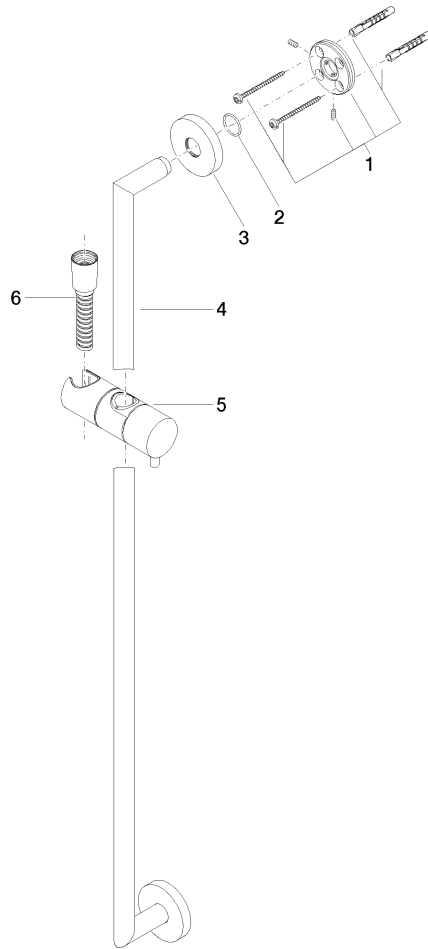

ST 050 201 5660

Fits: TARA, META

- slide bar
- Pipe diameter 18 mm
- rosette Ø 55 mm
- gauge 800 mm
- metal shower hose 1750mm with integrated anti-twist protection
- shower hose connector 3/8"
- Three or five settings: COMPACT RAIN, COMPACT SOFT FLOW, COMPACT AQUAPRESSURE FLOW, max. flow rate 15 l/min (at 3 bar)
- Function from: 7 l/min
- spray head Ø 100mm

Fits: TARA, META

- slide bar
- Pipe diameter 18 mm
- rosette Ø 55 mm
- gauge 800 mm
- metal shower hose 1750mm with integrated anti-twist protection
- shower hose connector 3/8"

This article does not include a hand shower!

ST 050 201 5660

mm [inches]

Certificates

WRAS_2009048. ACS_20 ACC LY 738. IAPMO_4976 (2).

ST 050 201 5660

Parts for other finishes can be found here: [Chrome](#)

Spare parts list

No.	Item Number	Name	Quantity used	Delivery time
1	05 17 62 500 00 90	fixing set	2	2
2	90 14 10 032 00 90	seal	2	2
3	08 27 62 500-93	rosette	2	20
4	05 28 22 590 01-93	bar	1	20
5	12 580 970-93	Slide unit - Brushed Chrome	1	20
6	28 322 970-93	Metal shower hose 1/2" x 3/8" x 1750 mm - Brushed Chrome	1	20

ST 050 201 5660

- Three or five settings: COMPACT RAIN, COMPACT SOFT FLOW, COMPACT AQUAPRESSURE FLOW, max. flow rate 15 l/min (at 3 bar)
- with anti-scale system
- spray head Ø 100mm
- 1/2" connection
- WRAS 1704043
- Function from: 7 l/min